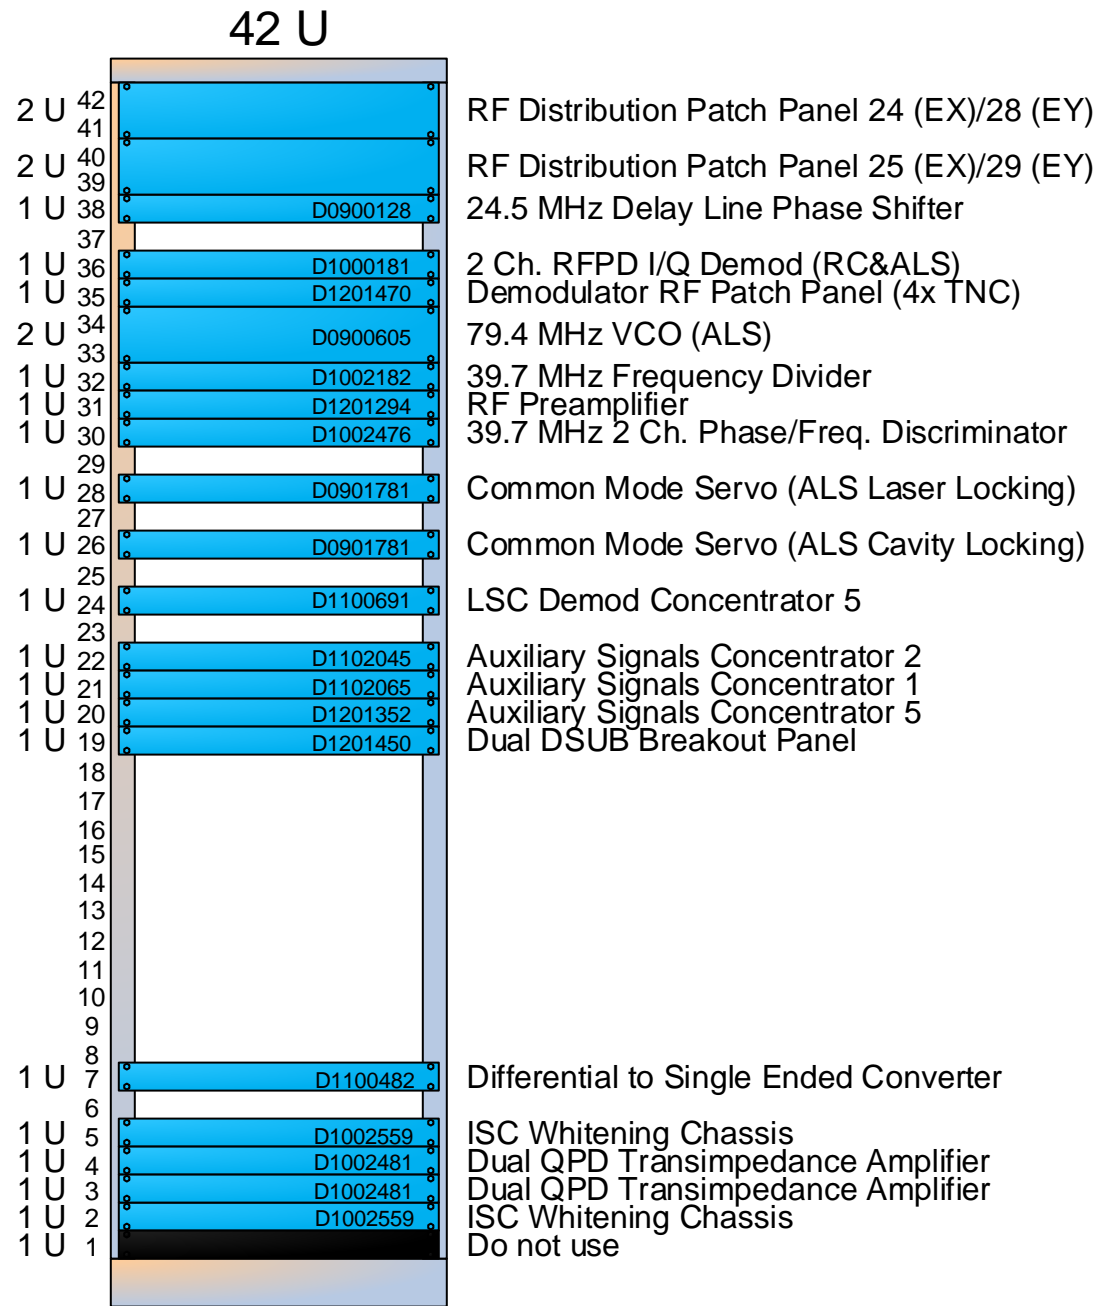

# End Station ISC Field Rack Layout

## Color Key

- 1 U Installed
- 1 U Ready for installation
- 1 U Built but not fully tested
- 1 U Still being built
- 1 U Not even started building

Status as of May, 2013

**End Station Field Rack**