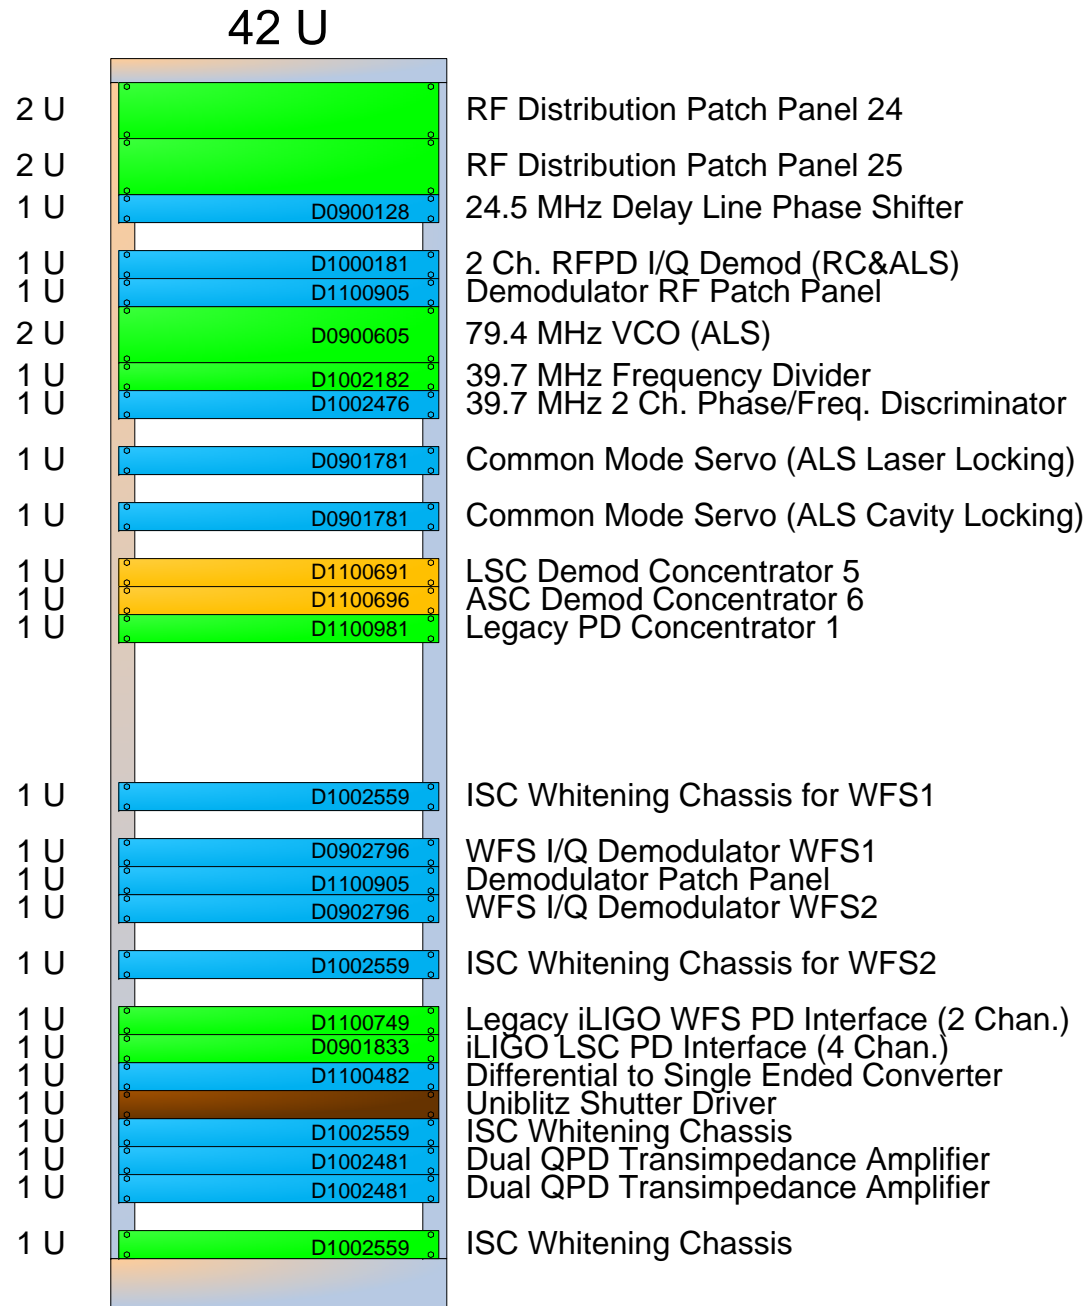

# End Station ISC Field Rack Layout

## Color Key

- 1 U  Installed
- 1 U  Ready for installation
- 1 U  Built but not fully tested
- 1 U  Still being built
- 1 U  Not even started building

Status as of 23 February, 2012

Status reflects OAT at H2 Y only

**End Station Field Rack**

**Mini Rack By ISCT**