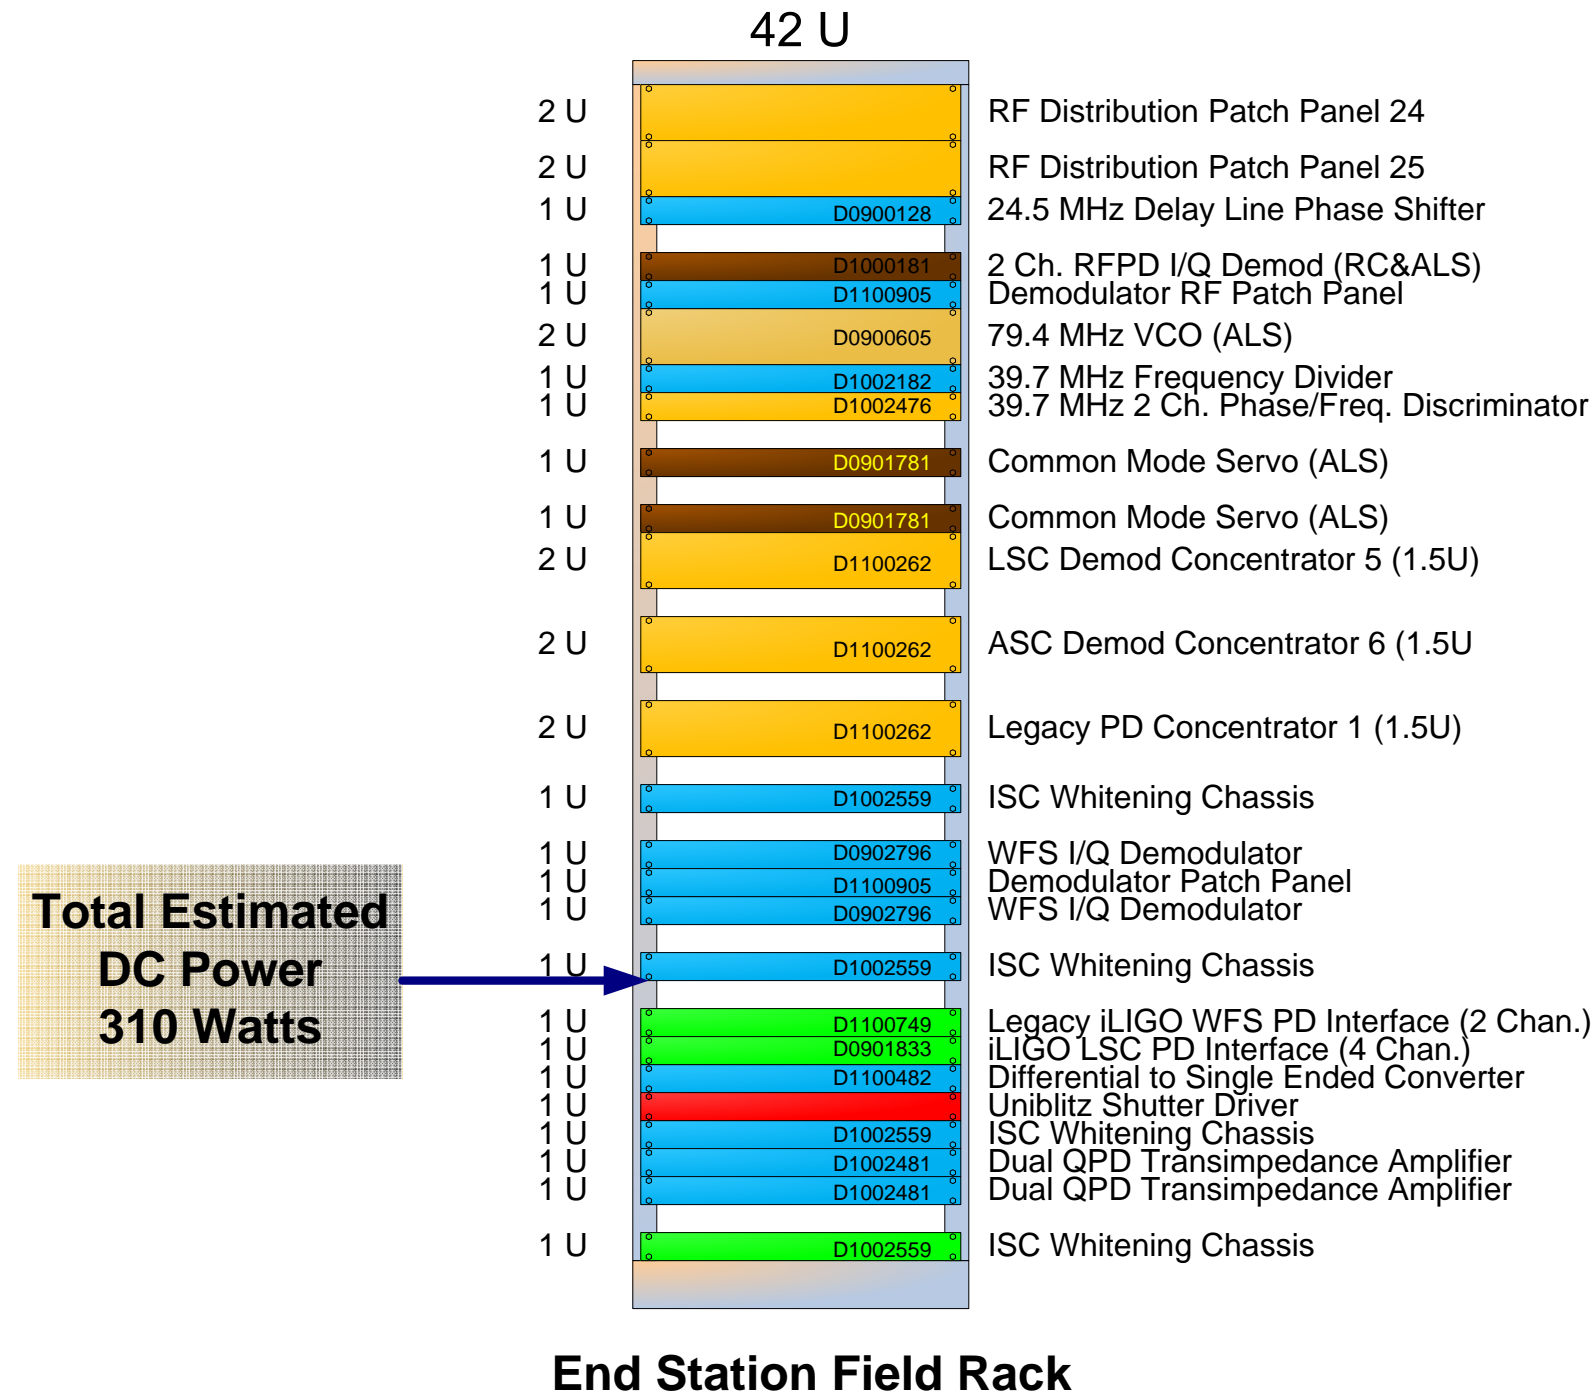

End Station ISC Field Rack Layout

Color Key

- 1 U  Installed
- 1 U  Ready for installation
- 1 U  Built but not fully tested
- 1 U  Still being built
- 1 U  Not even started building

Status as of 10 November 2011

DCC Number	Displayed Text	DC Power (Watts)
D0900128	24.5 MHz Delay Line Phase Shifter	10
D0900605	Low Noise VCO	20
D0901781	Common Mode Servo	20
D0901833	iLIGO LSC PD Interface (4 Chan.)	5
D0902796	WFS I/Q Demodulator	22
D1000124	71 MHz RF Distribution Amp	23
D1000124	21.5 MHz RF Distribution Amp	23
D1000181	2 Ch. RFPD I/Q Demod (RC&ALS)	15
D1002476	Two Ch. Phase/Freq. Discriminator	15
D1002481	Dual QPD Transimpedance Amplifier	6
D1002559	ISC Whitening Chassis	21
D1100482	Differential to Single Ended Converter	5
D1100749	Legacy iLIGO WFS PD Interface (2 Chan.)	4