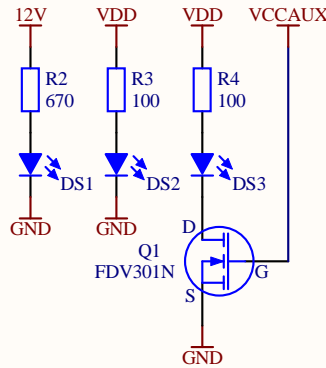

LoopBack
TestDaughter2.SchDoc

| | | |
|--------------------------------|----------------------------------|-----------------------|
| Title | | |
| Timing Slave Test Board | | |
| Size | Number | Revision |
| A | D080192 | A |
| Date: | 4/17/2008 | Sheet 1 of 2 |
| File: | C:\User\...\TestDaughter1.SchDoc | Drawn By: Daniel Sigg |

| | | | | | |
|-------|----------------------------------|-----------------------|--------------------------------|--|--|
| Title | | | Timing Slave Test Board | | |
| Size | Number | Revision | | | |
| A | D080192 | A | | | |
| Date: | 4/17/2008 | Sheet 2 of 2 | | | |
| File: | C:\User\...\TestDaughter2.SchDoc | Drawn By: Daniel Sigg | | | |