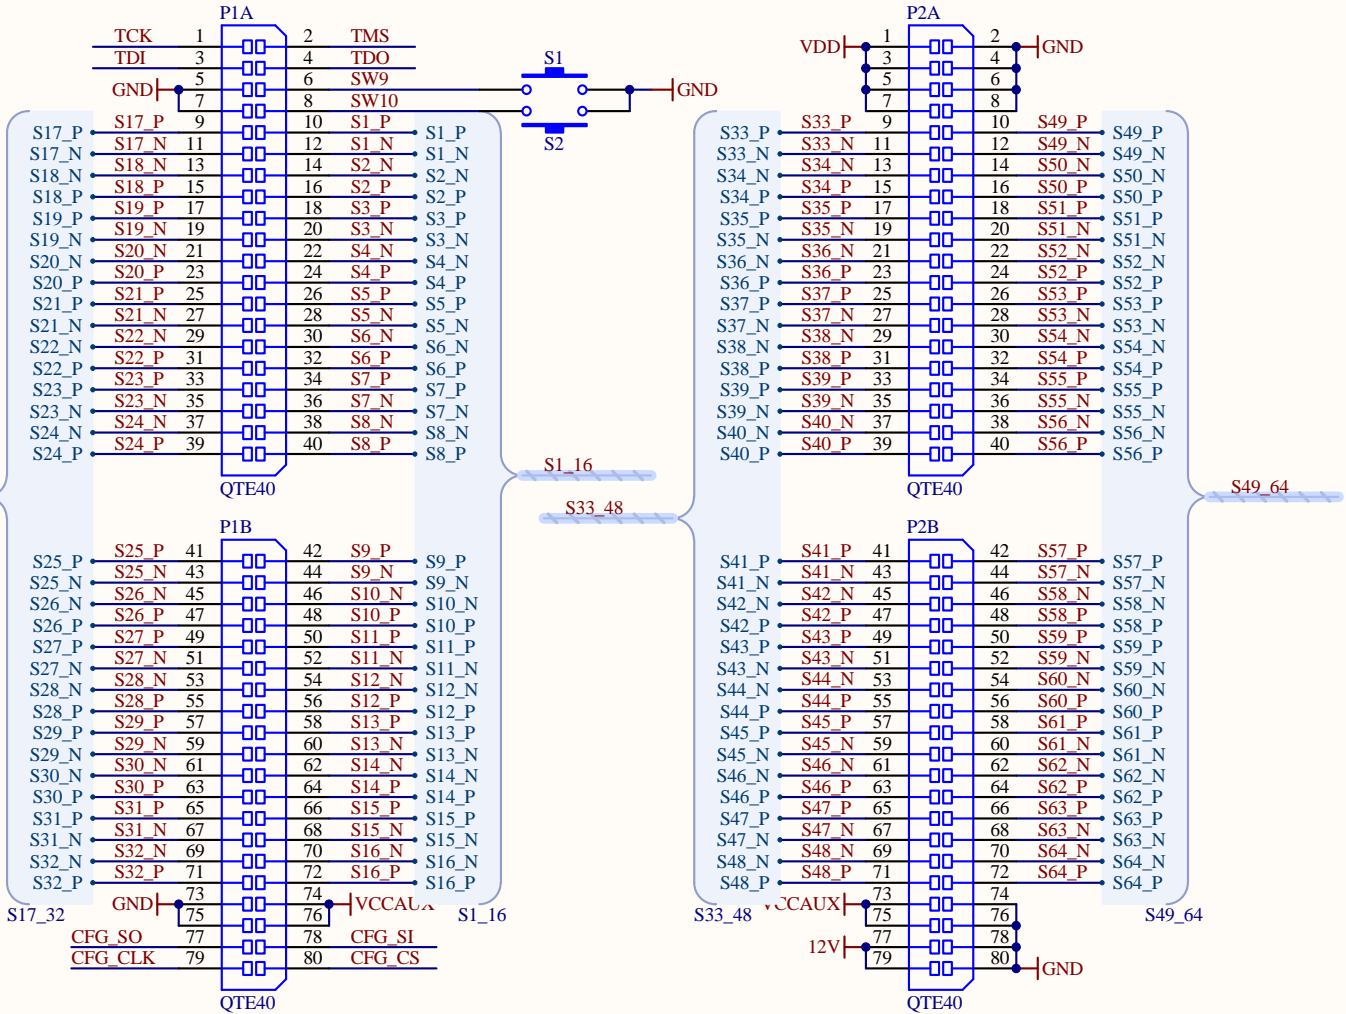

LoopBack
TestDaughter2.SchDoc

| | | |
|--------------------------------|----------------------------------|-----------------------|
| Title | | |
| Timing Slave Test Board | | |
| Size | Number | Revision |
| A | D080192 | A |
| Date: | 4/17/2008 | Sheet 1 of 2 |
| File: | C:\User\...\TestDaughter1.SchDoc | Drawn By: Daniel Sigg |

| | | | | | |
|-------|----------------------------------|-----------------------|--------------------------------|--|--|
| Title | | | Timing Slave Test Board | | |
| Size | Number | Revision | | | |
| A | D080192 | A | | | |
| Date: | 4/17/2008 | Sheet 2 of 2 | | | |
| File: | C:\User\...\TestDaughter2.SchDoc | Drawn By: Daniel Sigg | | | |