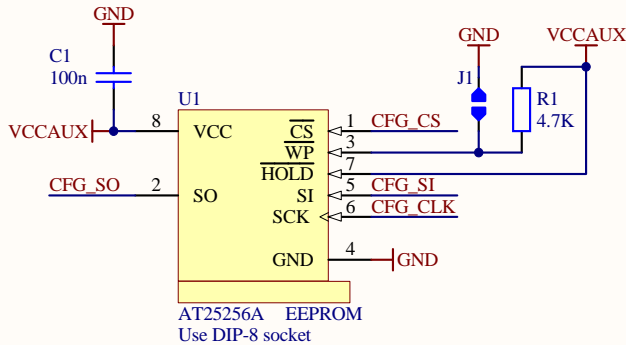

LoopBack
TestDaughter2.SchDoc

| | | |
|--------------------------------|----------------------------------|-----------------------|
| Title | | |
| Timing Slave Test Board | | |
| Size | Number | Revision |
| A | D080192 | A |
| Date: | 4/17/2008 | Sheet 1 of 2 |
| File: | C:\User\...\TestDaughter1.SchDoc | Drawn By: Daniel Sigg |

| | | | | | |
|-------|----------------------------------|-----------------------|--------------------------------|--|--|
| Title | | | Timing Slave Test Board | | |
| Size | Number | Revision | | | |
| A | D080192 | A | | | |
| Date: | 4/17/2008 | Sheet 2 of 2 | | | |
| File: | C:\User\...\TestDaughter2.SchDoc | Drawn By: Daniel Sigg | | | |