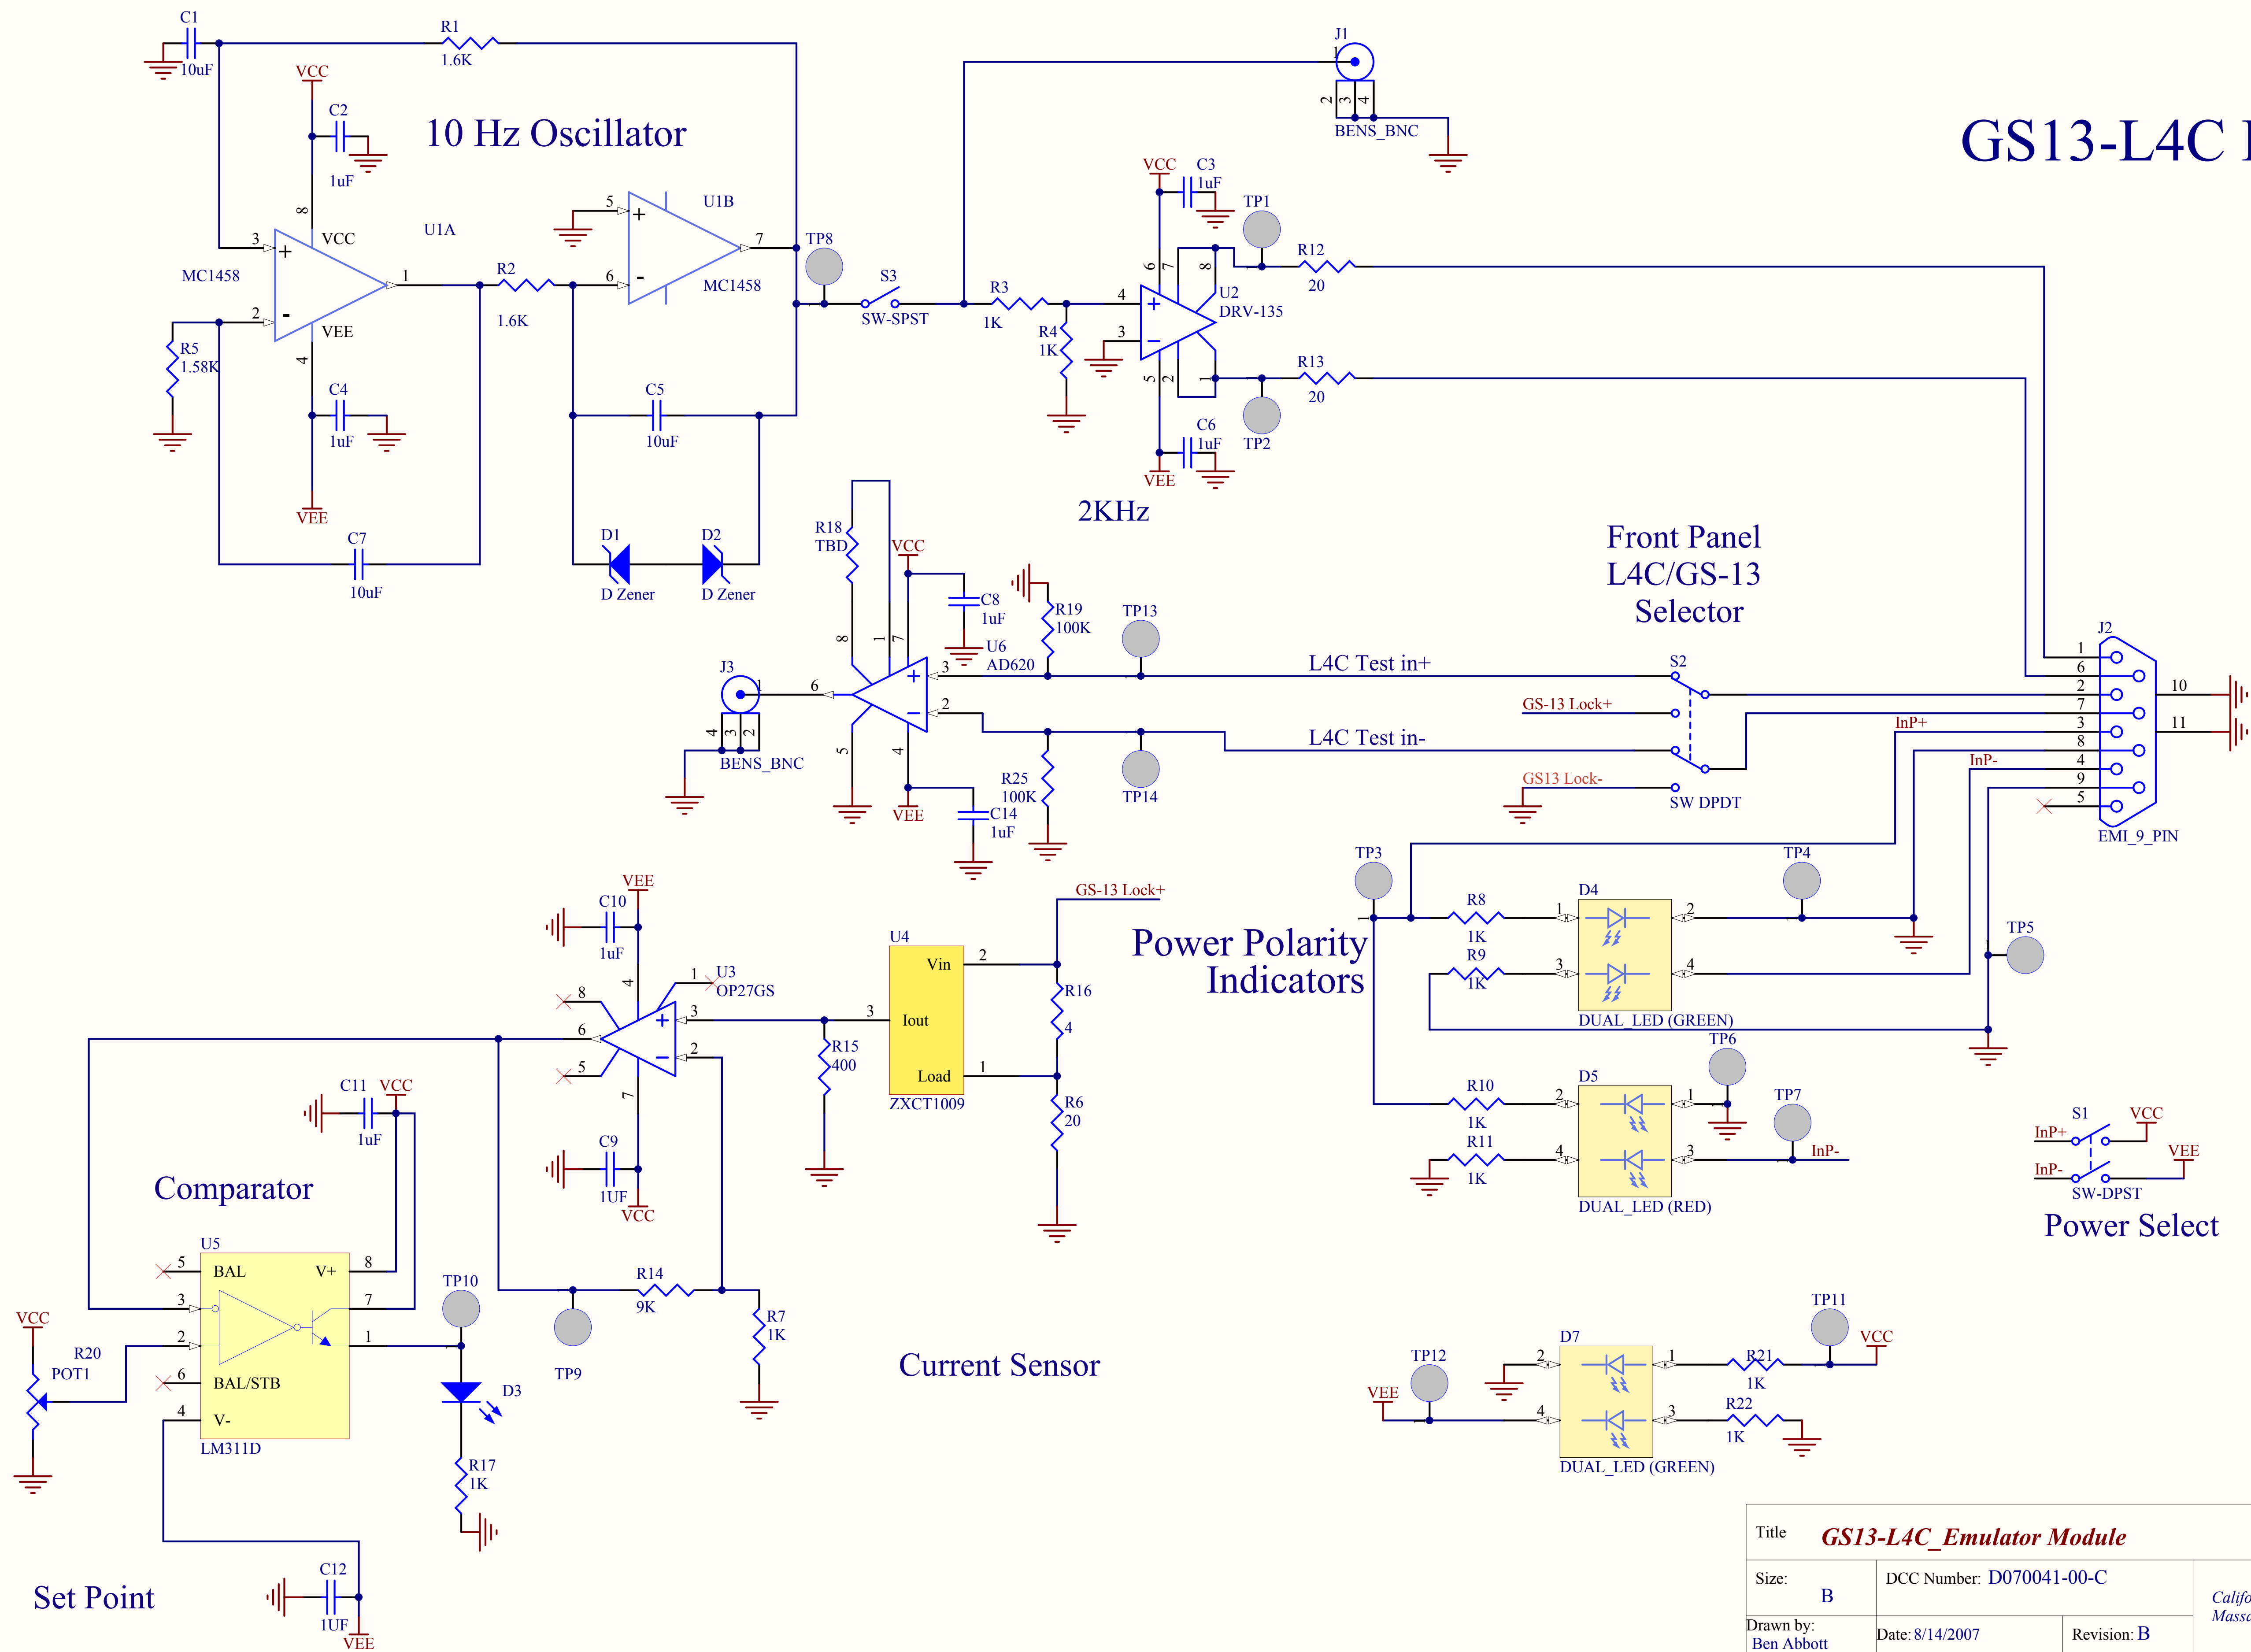

GS13-L4C Emulator

Title GS13-L4C Emulator Module		
Size: B	DCC Number: D070041-00-C	Ligo Project California Institute of Technology Massachusetts Institute of Technology
Drawn by: Ben Abbott	Date: 8/14/2007	
File: C:\Ben\Seismic\IS\LASTI_IS\Tester Modules\GS13_L4C_Emulator.sch Date: 4:39:34 PM Sheet 1 of 1		

GS-13_L4C Emulator
LIGO D070041-00-C

Rev B S/N XXXXXXXXXX

TP12 TP6 TP11
U- GND U+