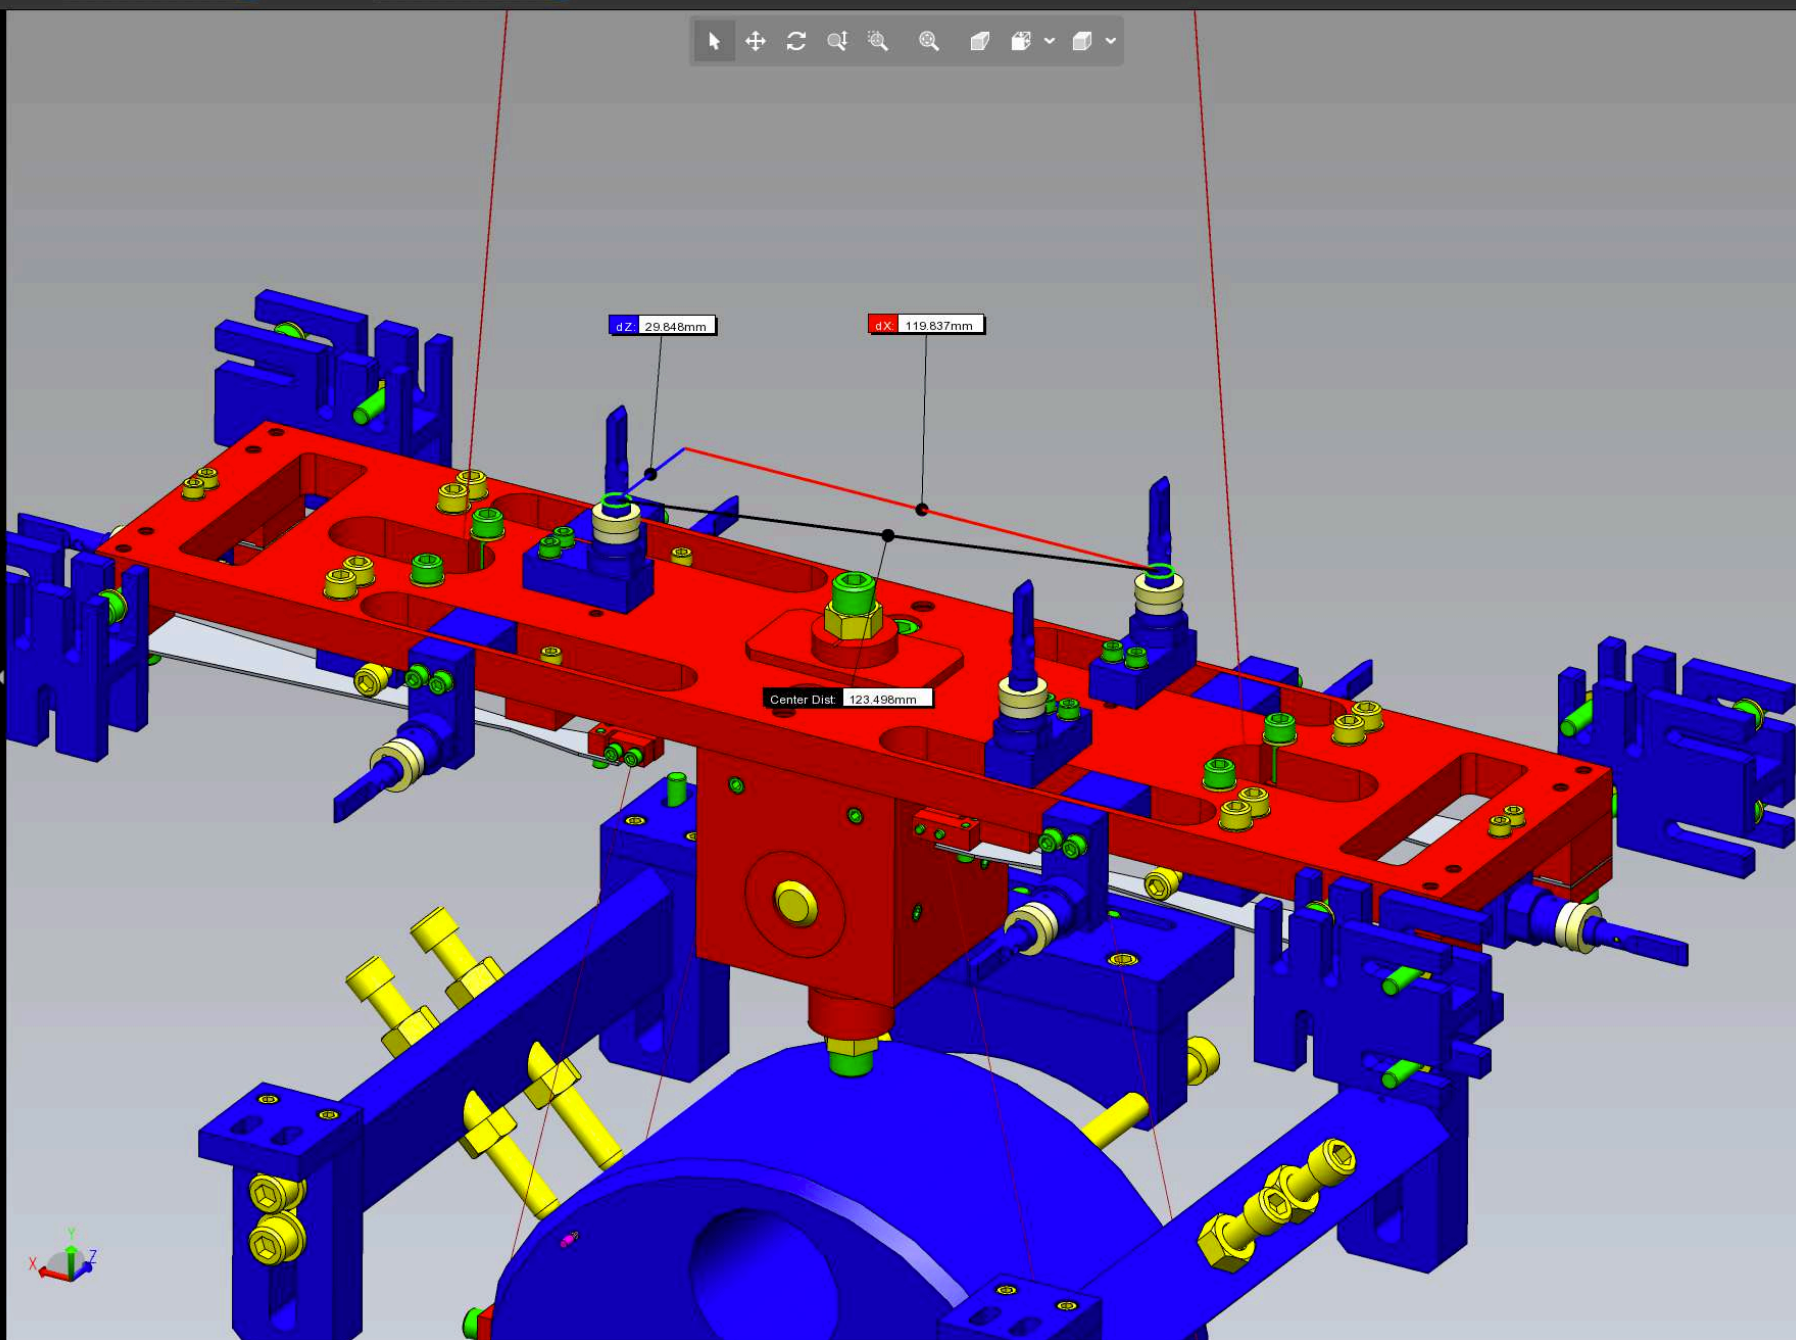

Measure

Activate Measure

Selection Filters

Selected Items

Edge <1>

Edge <2>

Units

Distance: Millimeters

Angle: Degrees

Results