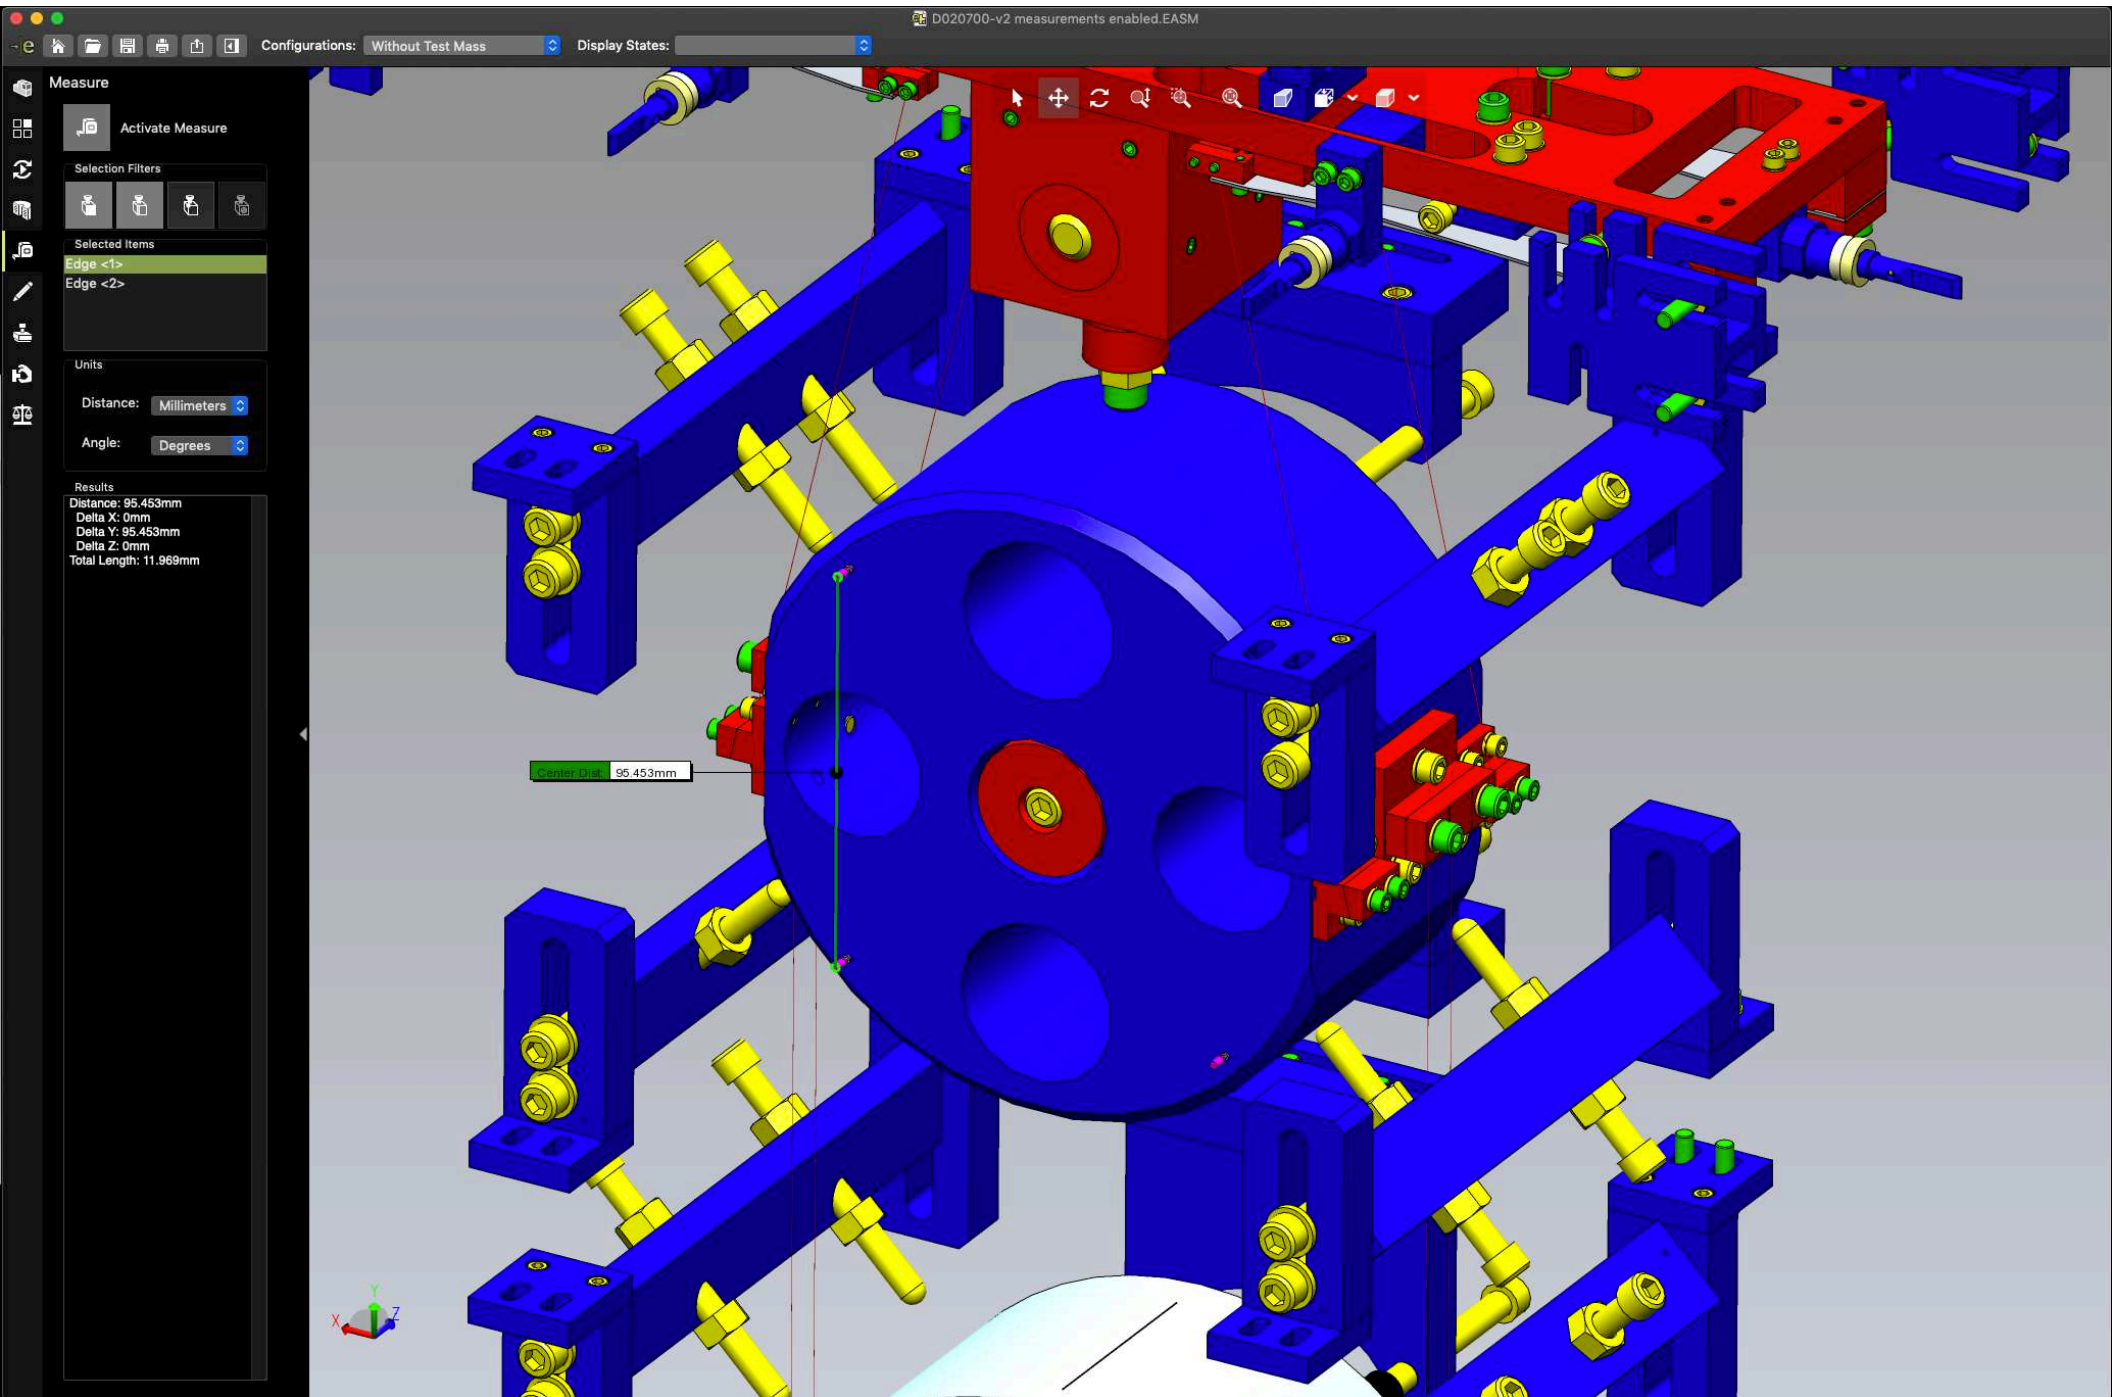

Angle: Degrees

Results

Distance: 123.498mm  
Delta X: 119.837mm  
Delta Y: 0mm  
Delta Z: 29.648mm  
Total Length: 39.698mm

Measure

Activate Measure

Selection Filters

Selected Items

- Edge <1>
- Edge <2>

Units

Distance: Millimeters

Angle: Degrees

Results

- Distance: 159.969mm
- Delta X: 159.969mm
- Delta Y: 0mm
- Delta Z: 0mm
- Total Length: 31.919mm

Measure

Activate Measure

Selection Filters

Selected Items

- Edge <1>
- Edge <2>

Units

Distance: Millimeters

Angle: Degrees

Results

- Distance: 95.453mm
- Delta X: 95.453mm
- Delta Y: 0mm
- Delta Z: 0mm
- Total Length: 11.969mm

Measure

Results

Distance: 95.453mm  
Delta X: 0mm  
Delta Y: 95.453mm  
Delta Z: 0mm  
Total Length: 12.608mm