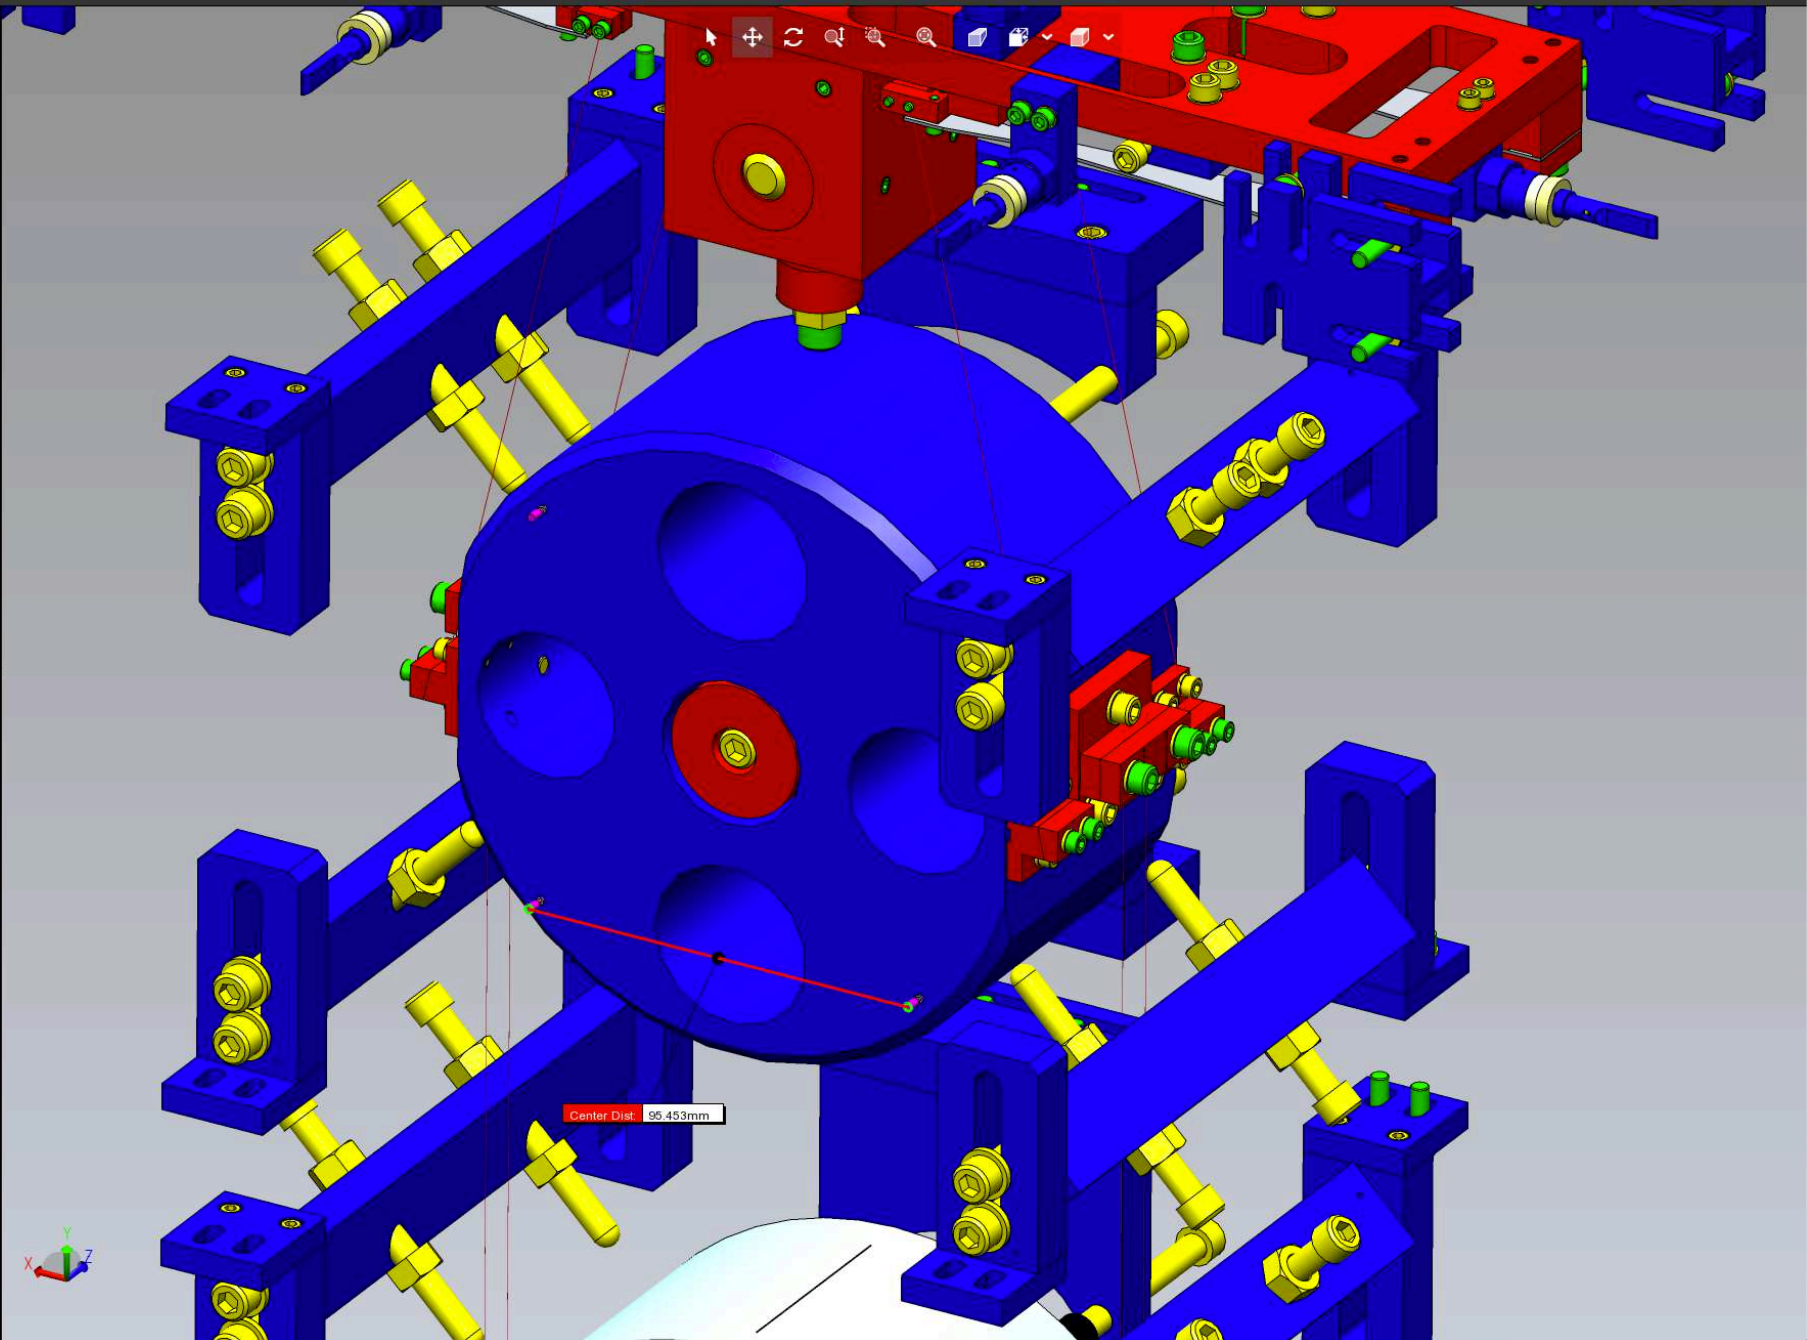

Selected Items

- Edge <1>
- Edge <2>

Units

Distance: Millimeters

Angle: Degrees

Results

- Distance: 95.453mm
- Delta X: 95.453mm
- Delta Y: 0mm
- Delta Z: 0mm
- Total Length: 11.969mm

Measure

Activate Measure

Selection Filters

Selected Items

Edge <1>

Edge <2>

Units

Distance: Millimeters

Angle: Degrees

Results

Distance: 95.453mm  
Delta X: 0mm  
Delta Y: 95.453mm  
Delta Z: 0mm  
Total Length: 12.608mm