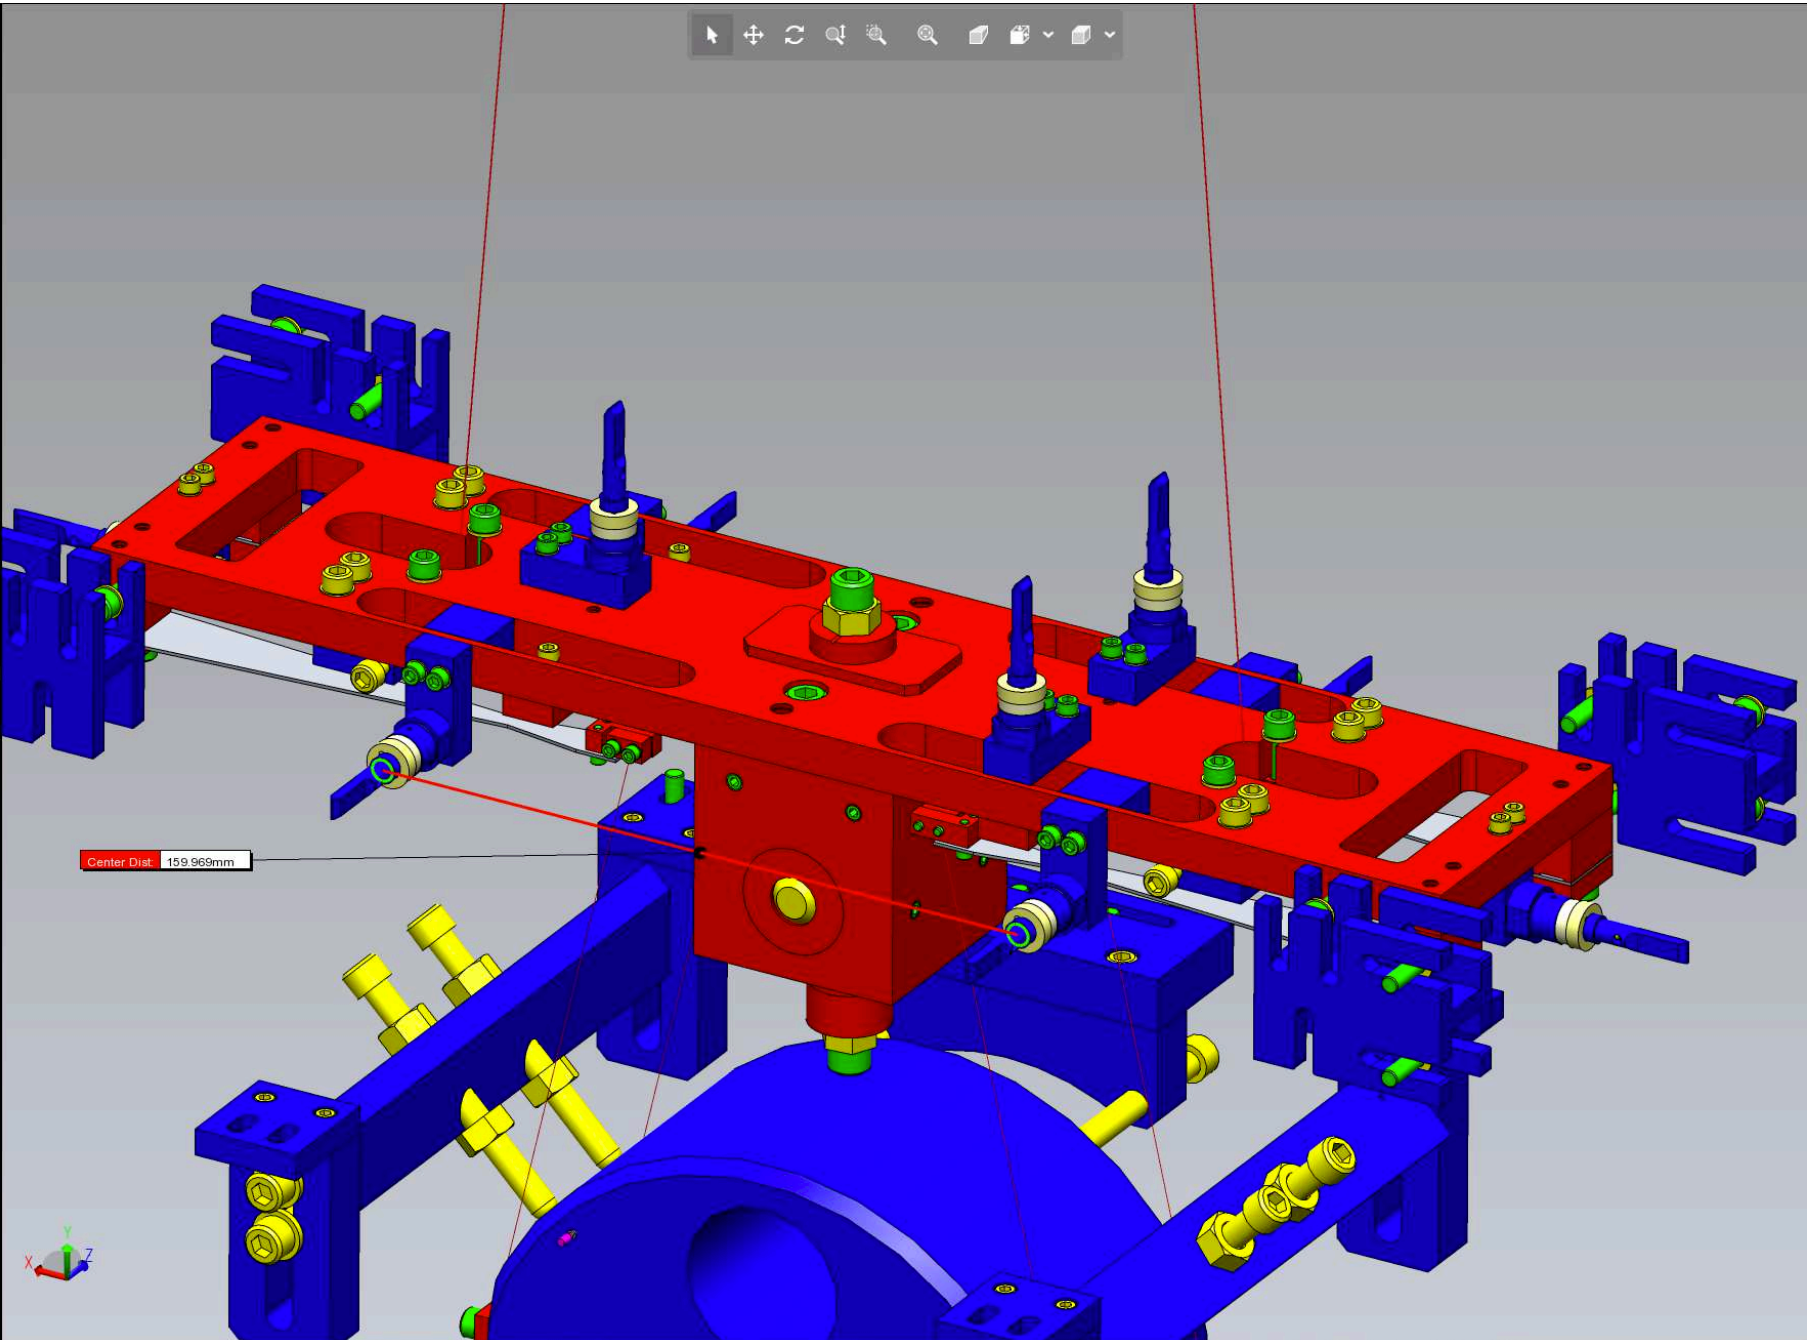

Angle: Degrees

Results

Distance: 123.498mm  
Delta X: 119.837mm  
Delta Y: 0mm  
Delta Z: 29.648mm  
Total Length: 39.698mm

Measure

Activate Measure

Selection Filters

Selected Items

- Edge <1>
- Edge <2>

Units

Distance: Millimeters

Angle: Degrees

Results

- Distance: 159.969mm
- Delta X: 159.969mm
- Delta Y: 0mm
- Delta Z: 0mm
- Total Length: 31.919mm

Measure

Activate Measure

Selection Filters

Selected Items

- Edge <1>
- Edge <2>

Units

Distance: Millimeters

Angle: Degrees

Results

- Distance: 95.453mm
- Delta X: 95.453mm
- Delta Y: 0mm
- Delta Z: 0mm
- Total Length: 11.969mm

Measure

Results

Distance: 95.453mm  
Delta X: 0mm  
Delta Y: 95.453mm  
Delta Z: 0mm  
Total Length: 12.608mm