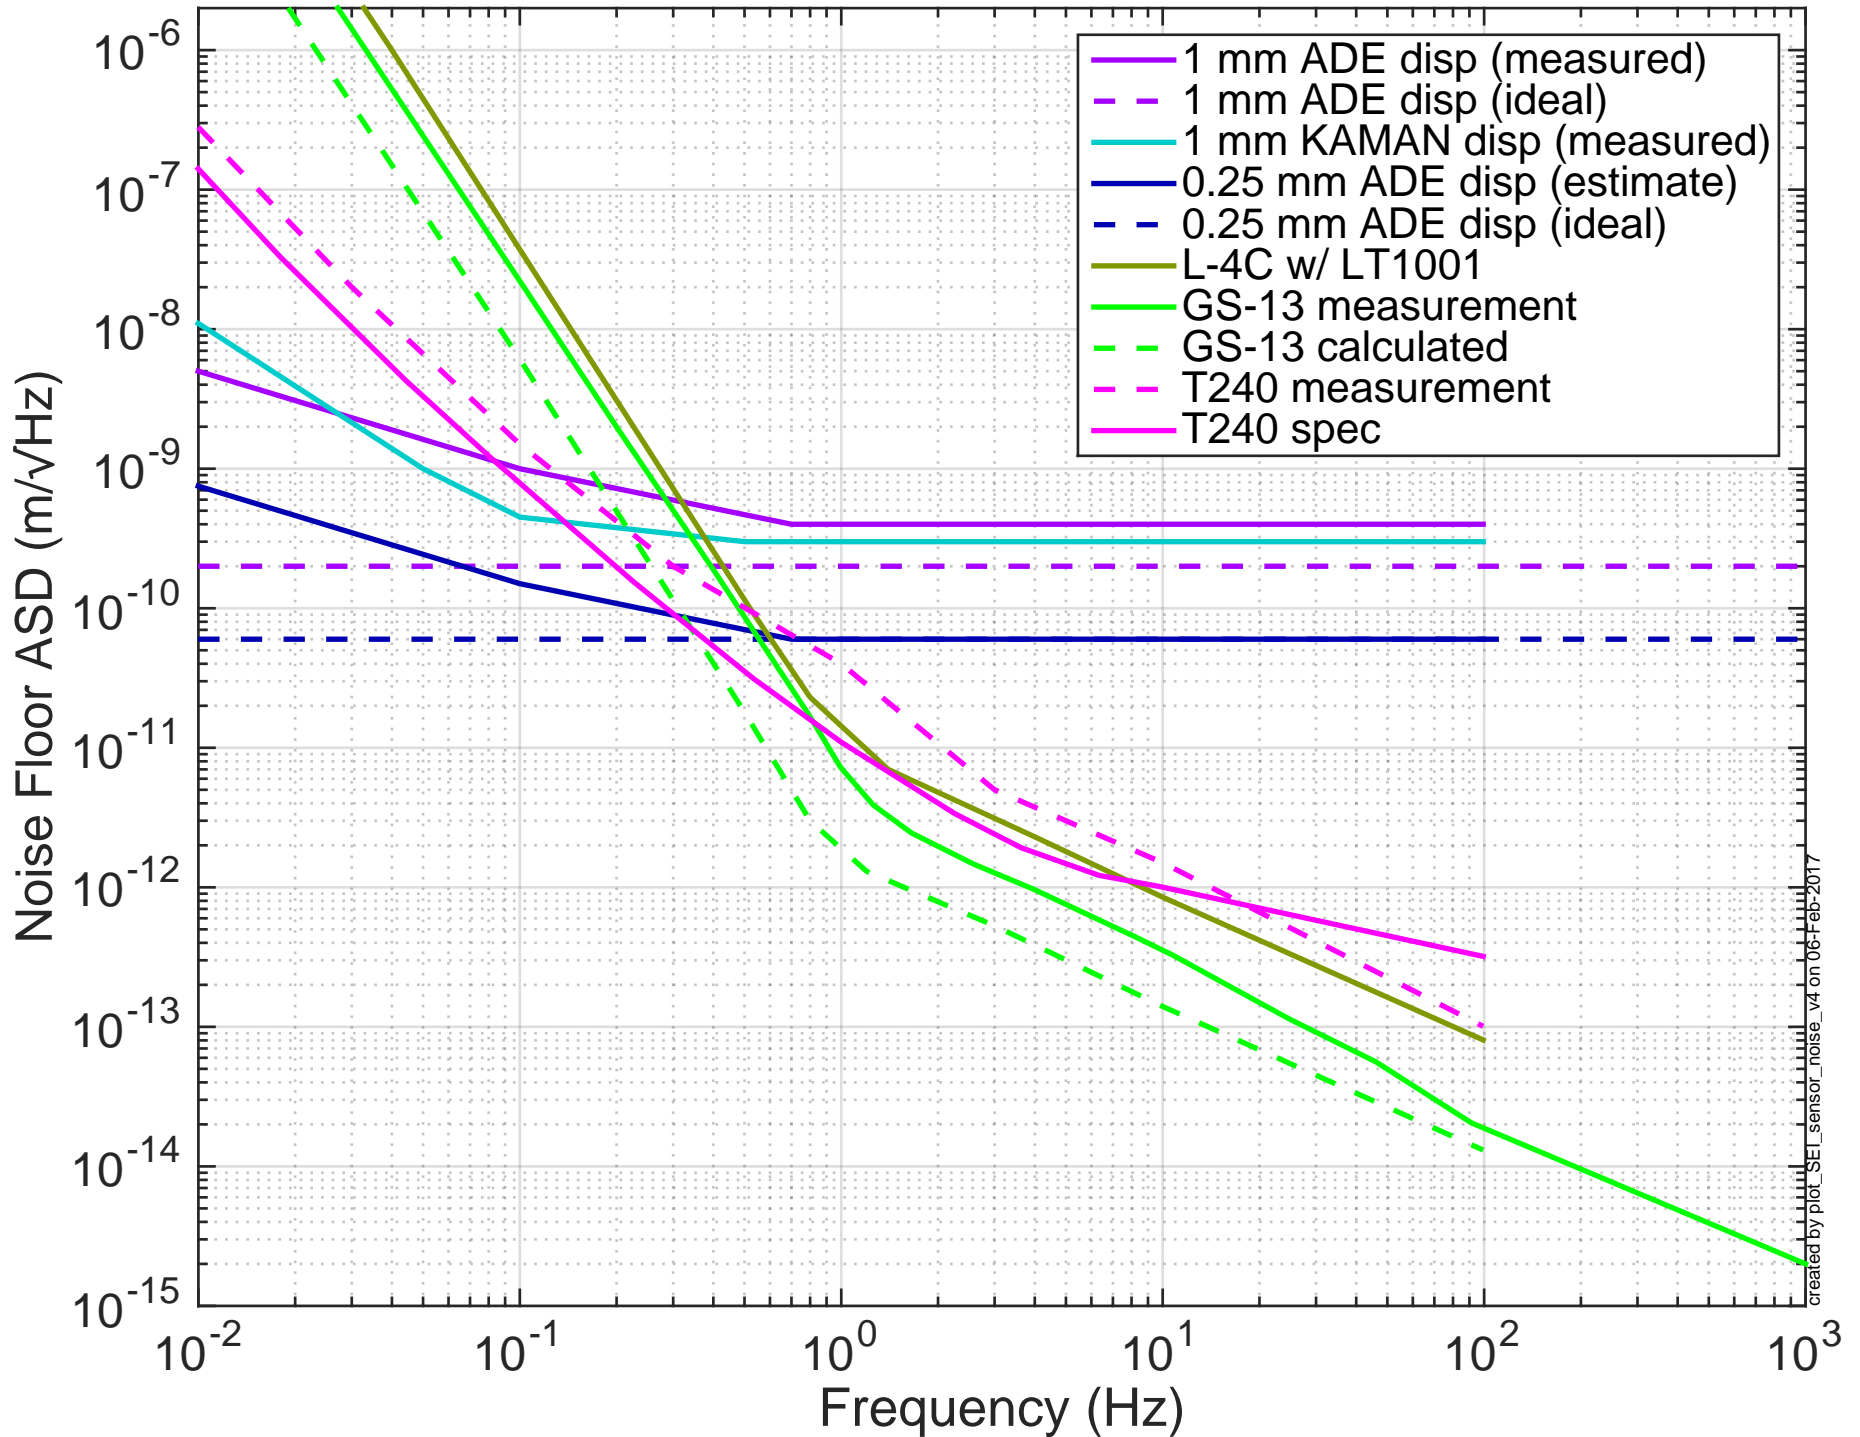

# Noise estimates for SEI sensors, T0900450-v4

created by plot\_SEI\_sensor\_noise\_v4 on 06-Feb-2017