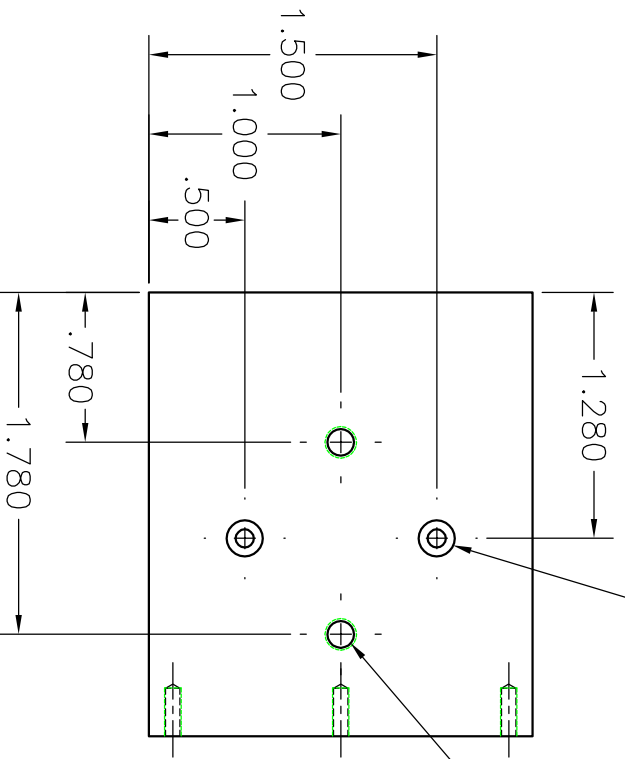

C'BORE  $\phi$ .188  
 C'DEPTH .125  
 $\phi$ .094 THRU  
 2 PLACES

TAP #8-32 THRU  
 2 PLACES

TAP #2-56  
 .250 DEEP  
 3 PLACES

**UF LIGO**

WILLIAMS, LUKE

ALIGO IO EOM

SHORT TEFLON SPACER

SCALE: NTS (INCHES)

D0902171-v1

DATE: SEPTEMBER 14, 2009

MATERIAL: TEFLON