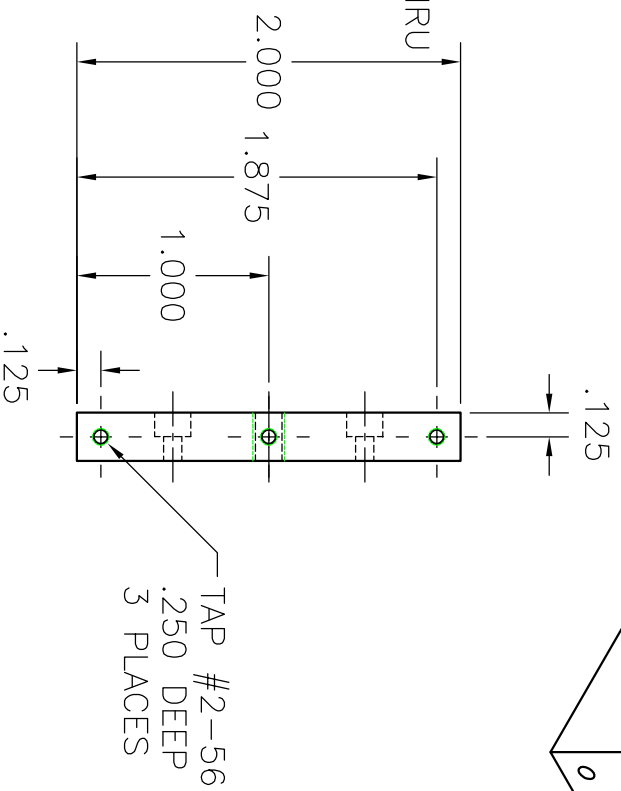

C'BORE  $\phi$ .188  
 C'DEPTH .125  
 $\phi$ .094 THRU  
 2 PLACES

TAP #8-32 THRU  
 2 PLACES

TAP #2-56  
 .250 DEEP  
 3 PLACES

**UF LIGO**

WILLIAMS, LUKE

ALIGO IO EOM

SHORT TEFLON SPACER

SCALE: NTS (INCHES)

D0902171-v1

DATE: SEPTEMBER 14, 2009

MATERIAL: TEFLON