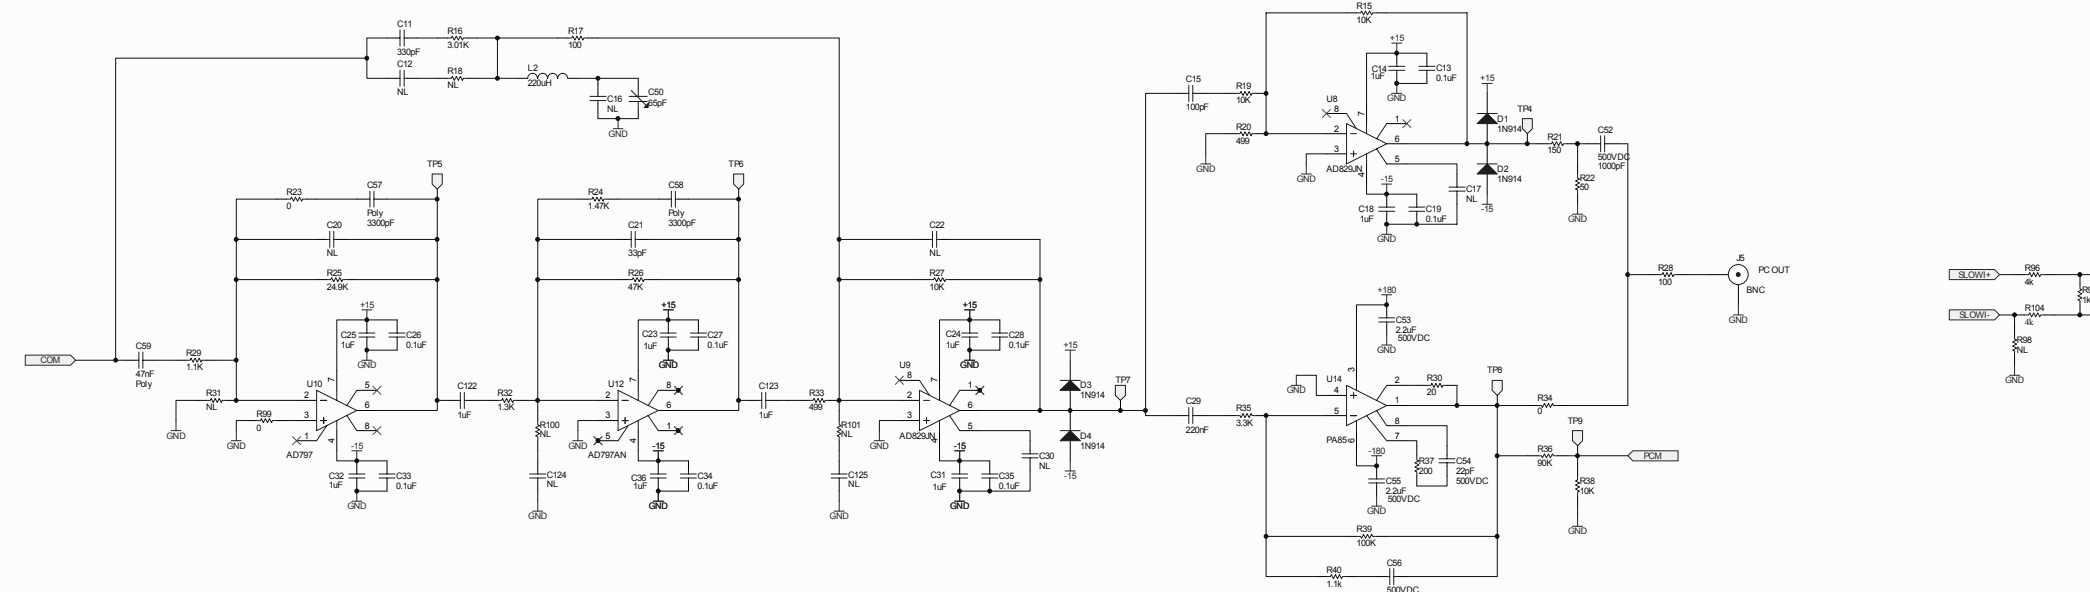

	JM P1	JM P2
Polarity	1-2	2-3
Pos.	1-2	2-3
Neg.	2-3	1-2

Original Version Through Rev. F Designed and Drawn by Rich Abbott
 Table Top Version by Paul Schwinberg and Drawn by Josh Myers
 1/26/04

Original Version Through Rev. F Designed and Drawn by Rich Abbott
Table Top Version by Paul Schweinberg and Drawn by Josh Myers
1/26/04