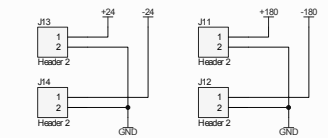

	JM P1	JM P2
Polarity	1-2	2-3
Pos.	1-2	2-3
Neg.	2-3	1-2

Original Version Through Rev. F Designed and Drawn by Rich Abbott
 Table Top Version by Paul Schwinberg and Drawn by Josh Myers
 1/26/04

Original Version Through Rev. F Designed and Drawn by Rich Abbott
Table Top Version by Paul Schweinberg and Drawn by Josh Myers
1/26/04