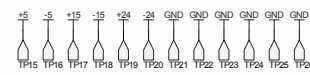

	JM P1	JM P2
Polarity	1-2	2-3
Pos.	1-2	2-3
Neg.	2-3	1-2

Original Version Through Rev. F Designed and Drawn by Rich Abbott
 Table Top Version by Paul Schwinberg and Drawn by Josh Myers
 1/26/04

Original Version Through Rev. F Designed and Drawn by Rich Abbott
Table Top Version by Paul Schweinberg and Drawn by Josh Myers
1/26/04