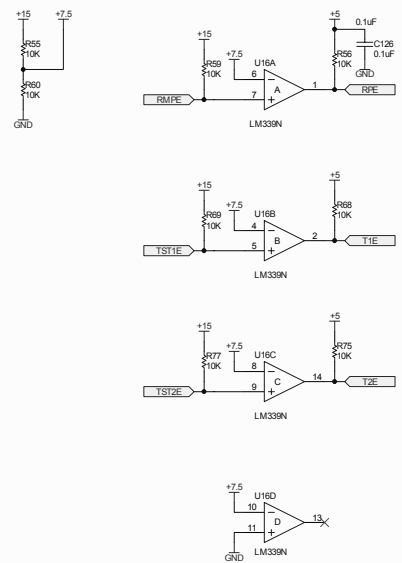

	JM P1	JM P2
Polarity	1-2	2-3
Pos.	1-2	2-3
Neg.	2-3	1-2

Original Version Through Rev. F Designed and Drawn by Rich Abbott
 Table Top Version by Paul Schwinberg and Drawn by Josh Myers
 1/26/04

Original Version Through Rev. F Designed and Drawn by Rich Abbott
Table Top Version by Paul Schweinberg and Drawn by Josh Myers
1/26/04