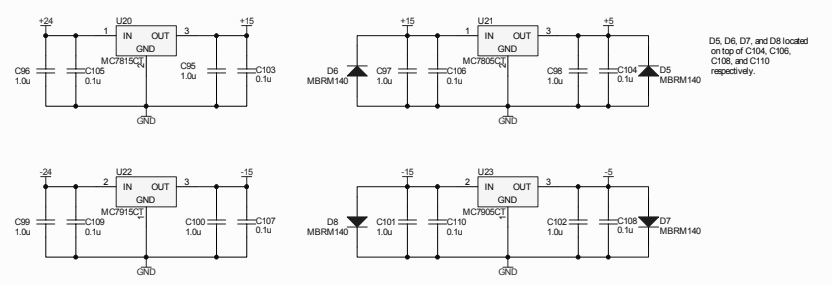

	JM P1	JM P2
Polarity	1-2	2-3
Pos.	1-2	2-3
Neg.	2-3	1-2

Original Version Through Rev. F Designed and Drawn by Rich Abbott
 Table Top Version by Paul Schwinberg and Drawn by Josh Myers
 1/26/04

Original Version Through Rev. F Designed and Drawn by Rich Abbott
Table Top Version by Paul Schweinberg and Drawn by Josh Myers
1/26/04