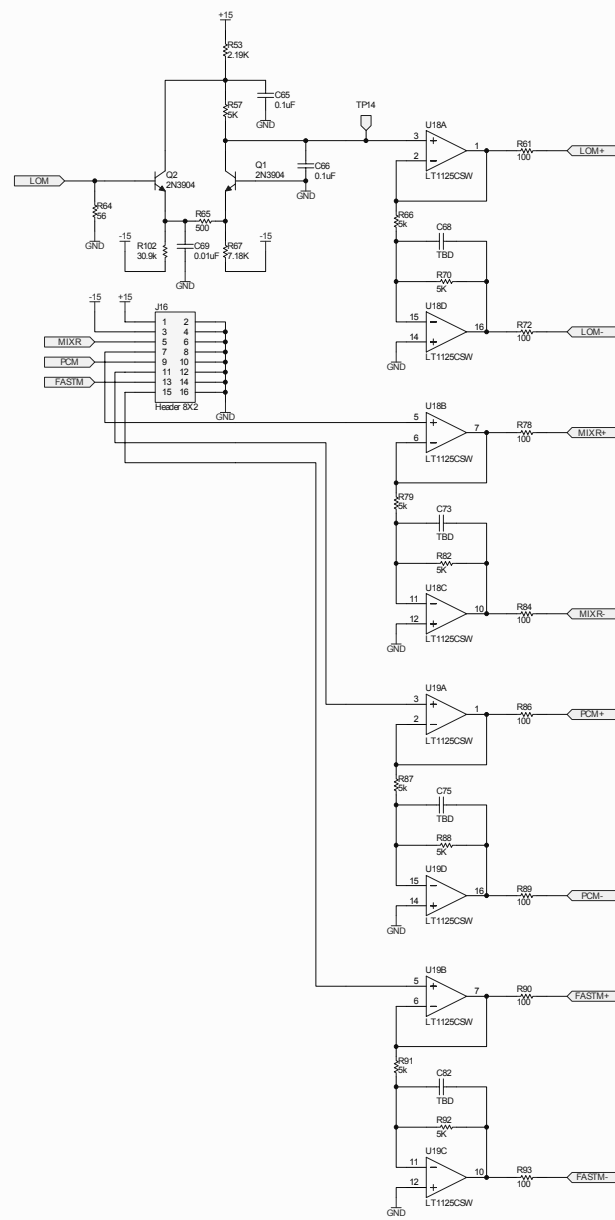

	JM P1	JM P2
Polarity	1-2	2-3
Pos.	1-2	2-3
Neg.	2-3	1-2

Original Version Through Rev. F Designed and Drawn by Rich Abbott
 Table Top Version by Paul Schwinberg and Drawn by Josh Myers
 1/26/04

Original Version Through Rev. F Designed and Drawn by Rich Abbott
Table Top Version by Paul Schweinberg and Drawn by Josh Myers
1/26/04