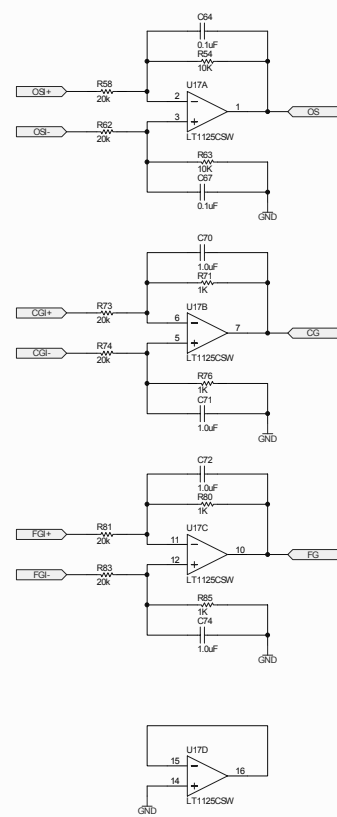

	JM P1	JM P2
Polarity	1-2	2-3
Pos.	1-2	2-3
Neg.	2-3	1-2

Original Version Through Rev. F Designed and Drawn by Rich Abbott
 Table Top Version by Paul Schwinberg and Drawn by Josh Myers
 1/26/04

Original Version Through Rev. F Designed and Drawn by Rich Abbott
Table Top Version by Paul Schweinberg and Drawn by Josh Myers
1/26/04