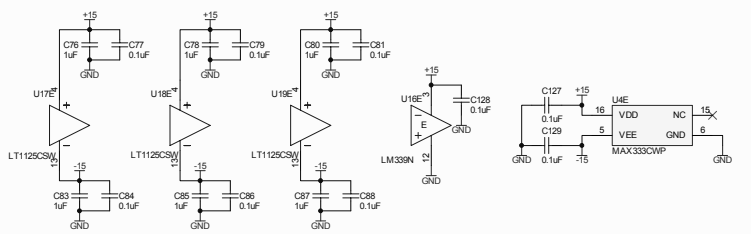

	JM P1	JM P2
Polarity	1-2	2-3
Pos.	1-2	2-3
Neg.	2-3	1-2

Original Version Through Rev. F Designed and Drawn by Rich Abbott
 Table Top Version by Paul Schwinberg and Drawn by Josh Myers
 1/26/04

Original Version Through Rev. F Designed and Drawn by Rich Abbott
Table Top Version by Paul Schweinberg and Drawn by Josh Myers
1/26/04