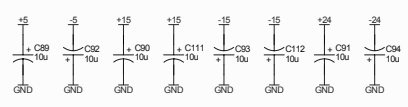

	JM P1	JM P2
Polarity	1-2	2-3
Pos.	1-2	2-3
Neg.	2-3	1-2

Original Version Through Rev. F Designed and Drawn by Rich Abbott
 Table Top Version by Paul Schwinberg and Drawn by Josh Myers
 1/26/04

Original Version Through Rev. F Designed and Drawn by Rich Abbott
Table Top Version by Paul Schweinberg and Drawn by Josh Myers
1/26/04