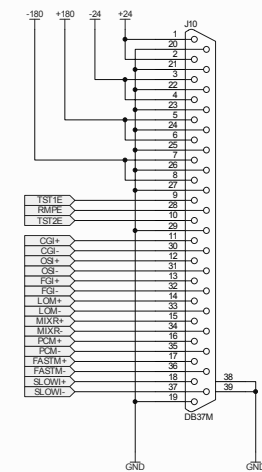

	JM P1	JM P2
Polarity	1-2	2-3
Pos.	1-2	2-3
Neg.	2-3	1-2

Original Version Through Rev. F Designed and Drawn by Rich Abbott
 Table Top Version by Paul Schwinberg and Drawn by Josh Myers
 1/26/04

Original Version Through Rev. F Designed and Drawn by Rich Abbott
Table Top Version by Paul Schweinberg and Drawn by Josh Myers
1/26/04