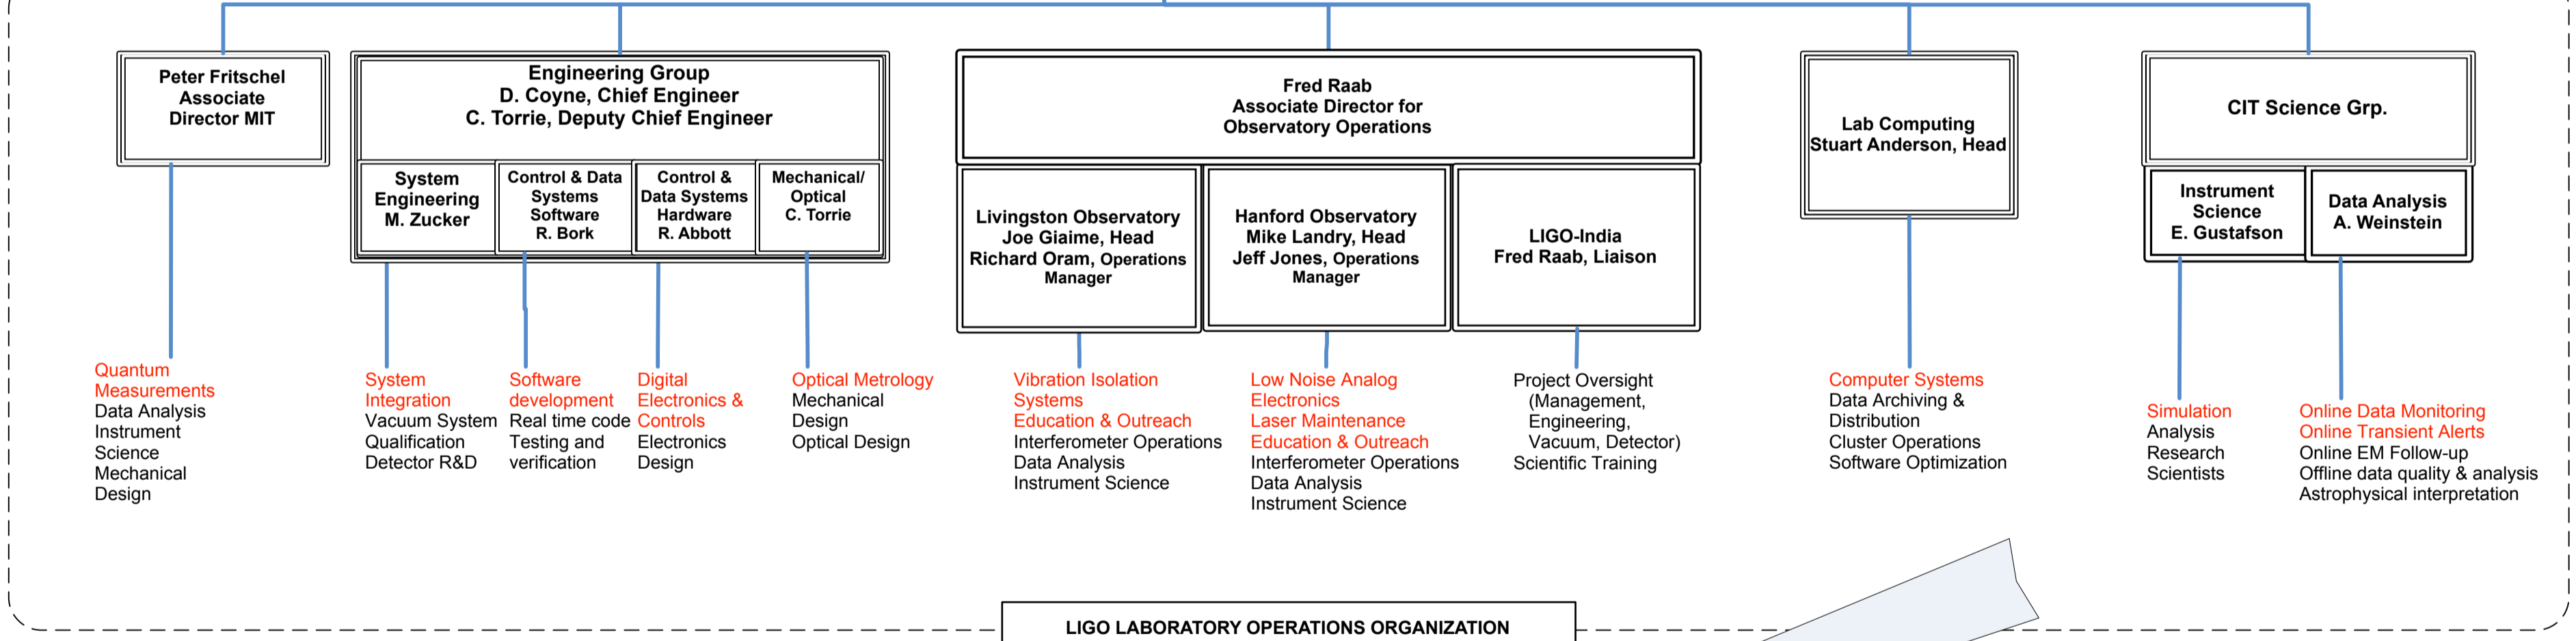

LIGO LAB DIRECTORATE
David Reitze, Executive Director
Albert Lazzarini, Deputy Director

Peter Fritschel
Associate Director
MIT

Fred Raab
Associate Director
Observatory Operations

Operations Management
Team
LIGO-M1400343

Business Systems
Procurement
Reporting
Budgeting
Travel,
Technical Writing
etc.

ENGINEERING STANDARDS & PRACTICES

LIGO LABORATORY OPERATIONS ORGANIZATION

LIGO PROJECTS

Detector Project
Management
Calum Torrie

MATRIXED SCIENCE/ENGINEERING SUPPORT TO PROJECTS

LIGO Laboratory Organization Chart
LIGO-M060092-v18
07 November 2018