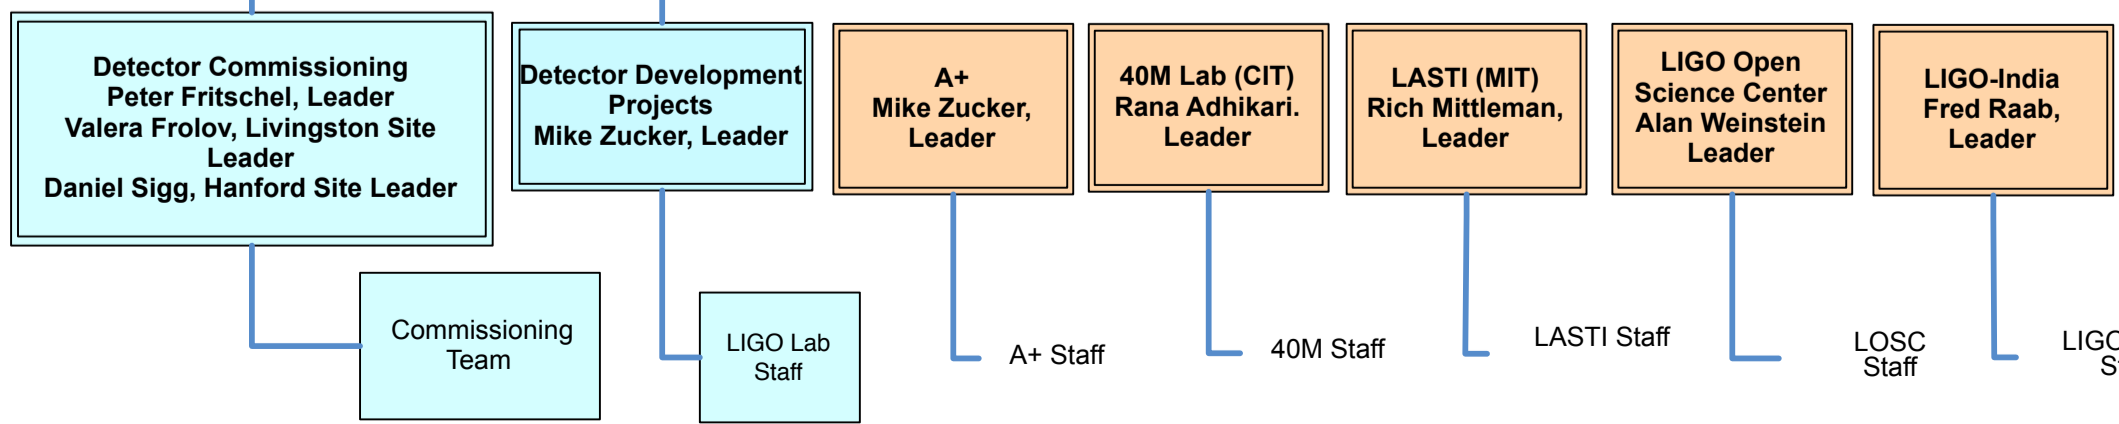

LIGO LAB DIRECTORATE
David Reitze, Executive Director
Albert Lazzarini, Deputy Director

Peter Fritschel
Associate Director
MIT

Fred Raab
Associate Director
Observatory Operations

Operations Management
Team
LIGO-M1400343

MATRIXED SCIENCE/ENGINEERING SUPPORT TO PROJECTS

LIGO Laboratory Organization Chart
LIGO-M060092-v18
07 November 2018