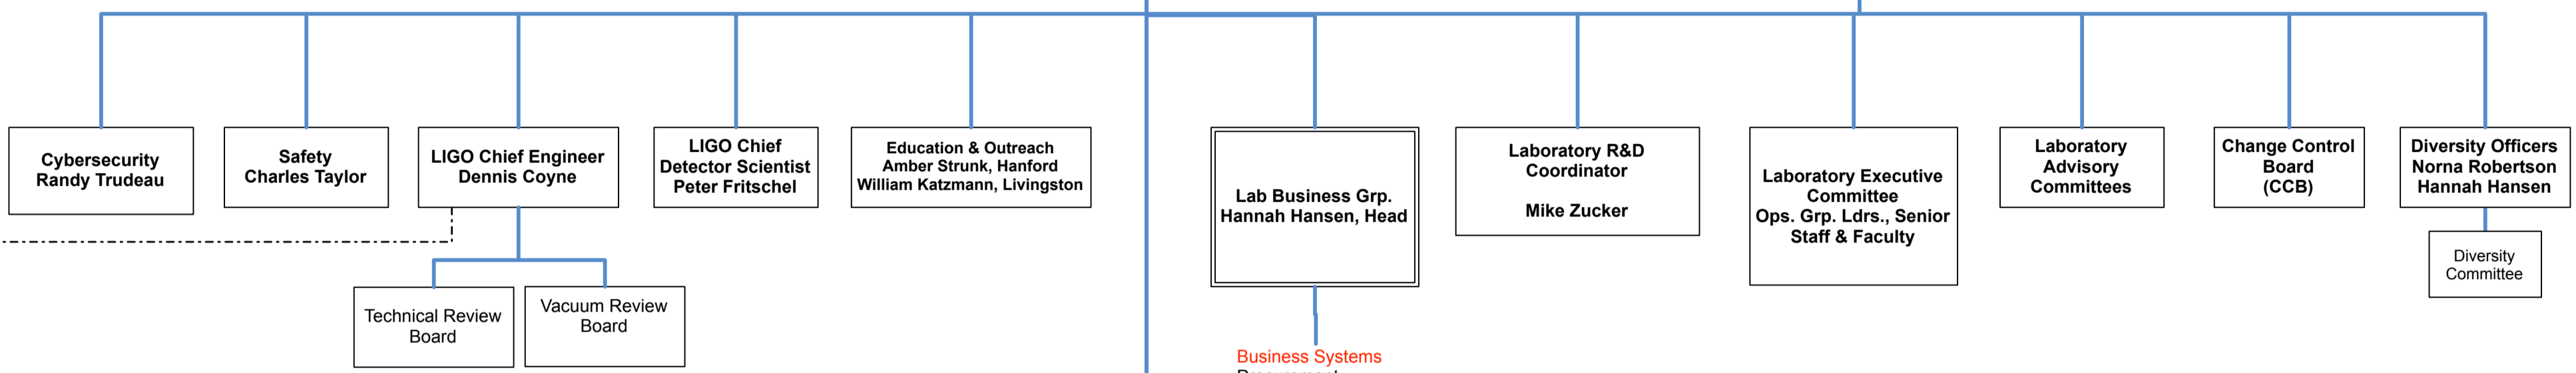

LIGO LAB DIRECTORATE
David Reitze, Executive Director
Albert Lazzarini, Deputy Director

Peter Fritschel
Associate Director
MIT

Fred Raab
Associate Director
Observatory Operations

Operations Management
Team
LIGO-M1400343