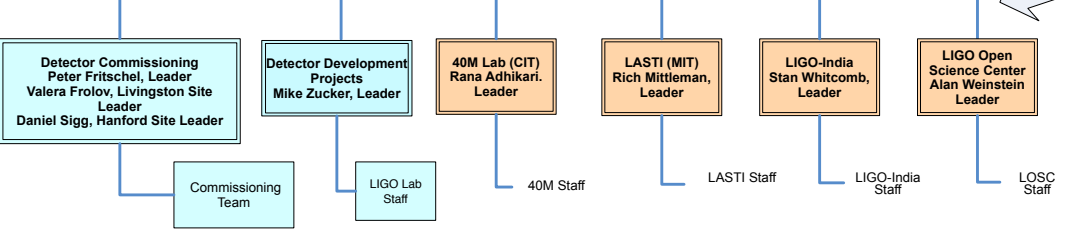

**LIGO LAB DIRECTORATE**  
 David Reitze,  
 Executive Director  
 Albert Lazzarini,  
 Deputy Director

LIGO LABORATORY OPERATIONS ORGANIZATION

LIGO PROJECTS

**LIGO Laboratory Organization Chart**  
 LIGO-M060092-v12  
 08 June 2015