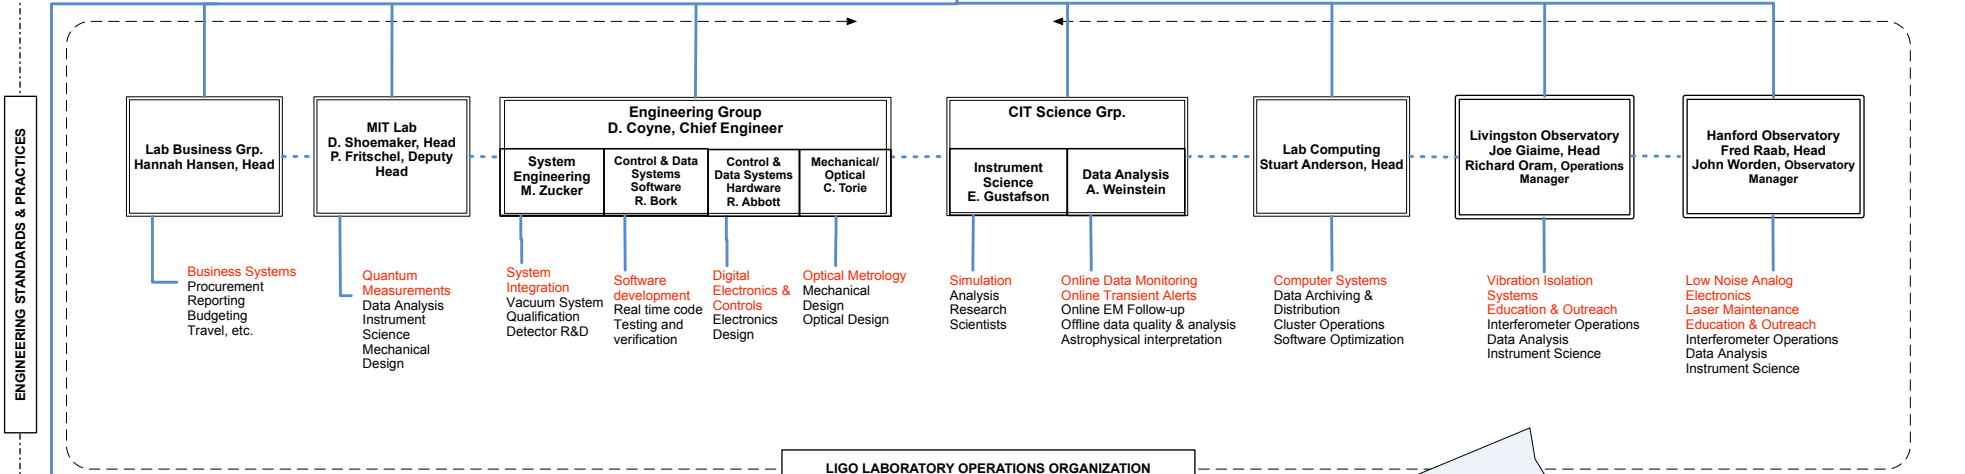

**LIGO LAB DIRECTORATE**  
 David Reitze,  
 Executive Director  
 Albert Lazzarini,  
 Deputy Director

LIGO LABORATORY OPERATIONS ORGANIZATION

LIGO PROJECTS

**LIGO Laboratory Organization Chart**  
 LIGO-M060092-v12  
 08 June 2015