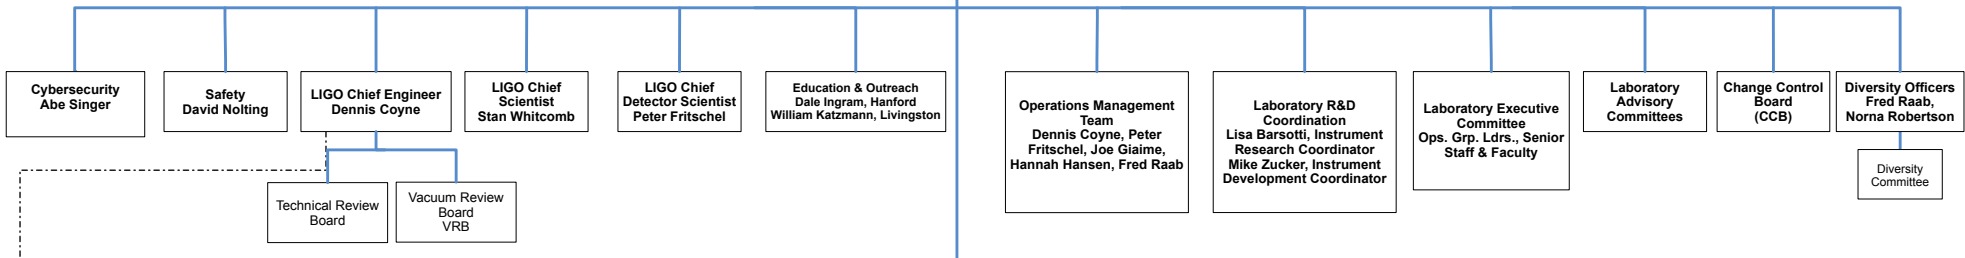

**LIGO LAB DIRECTORATE**  
 David Reitze,  
 Executive Director  
 Albert Lazzarini,  
 Deputy Director

LIGO LABORATORY OPERATIONS ORGANIZATION

LIGO PROJECTS

**LIGO Laboratory Organization Chart**  
 LIGO-M060092-v12  
 08 June 2015