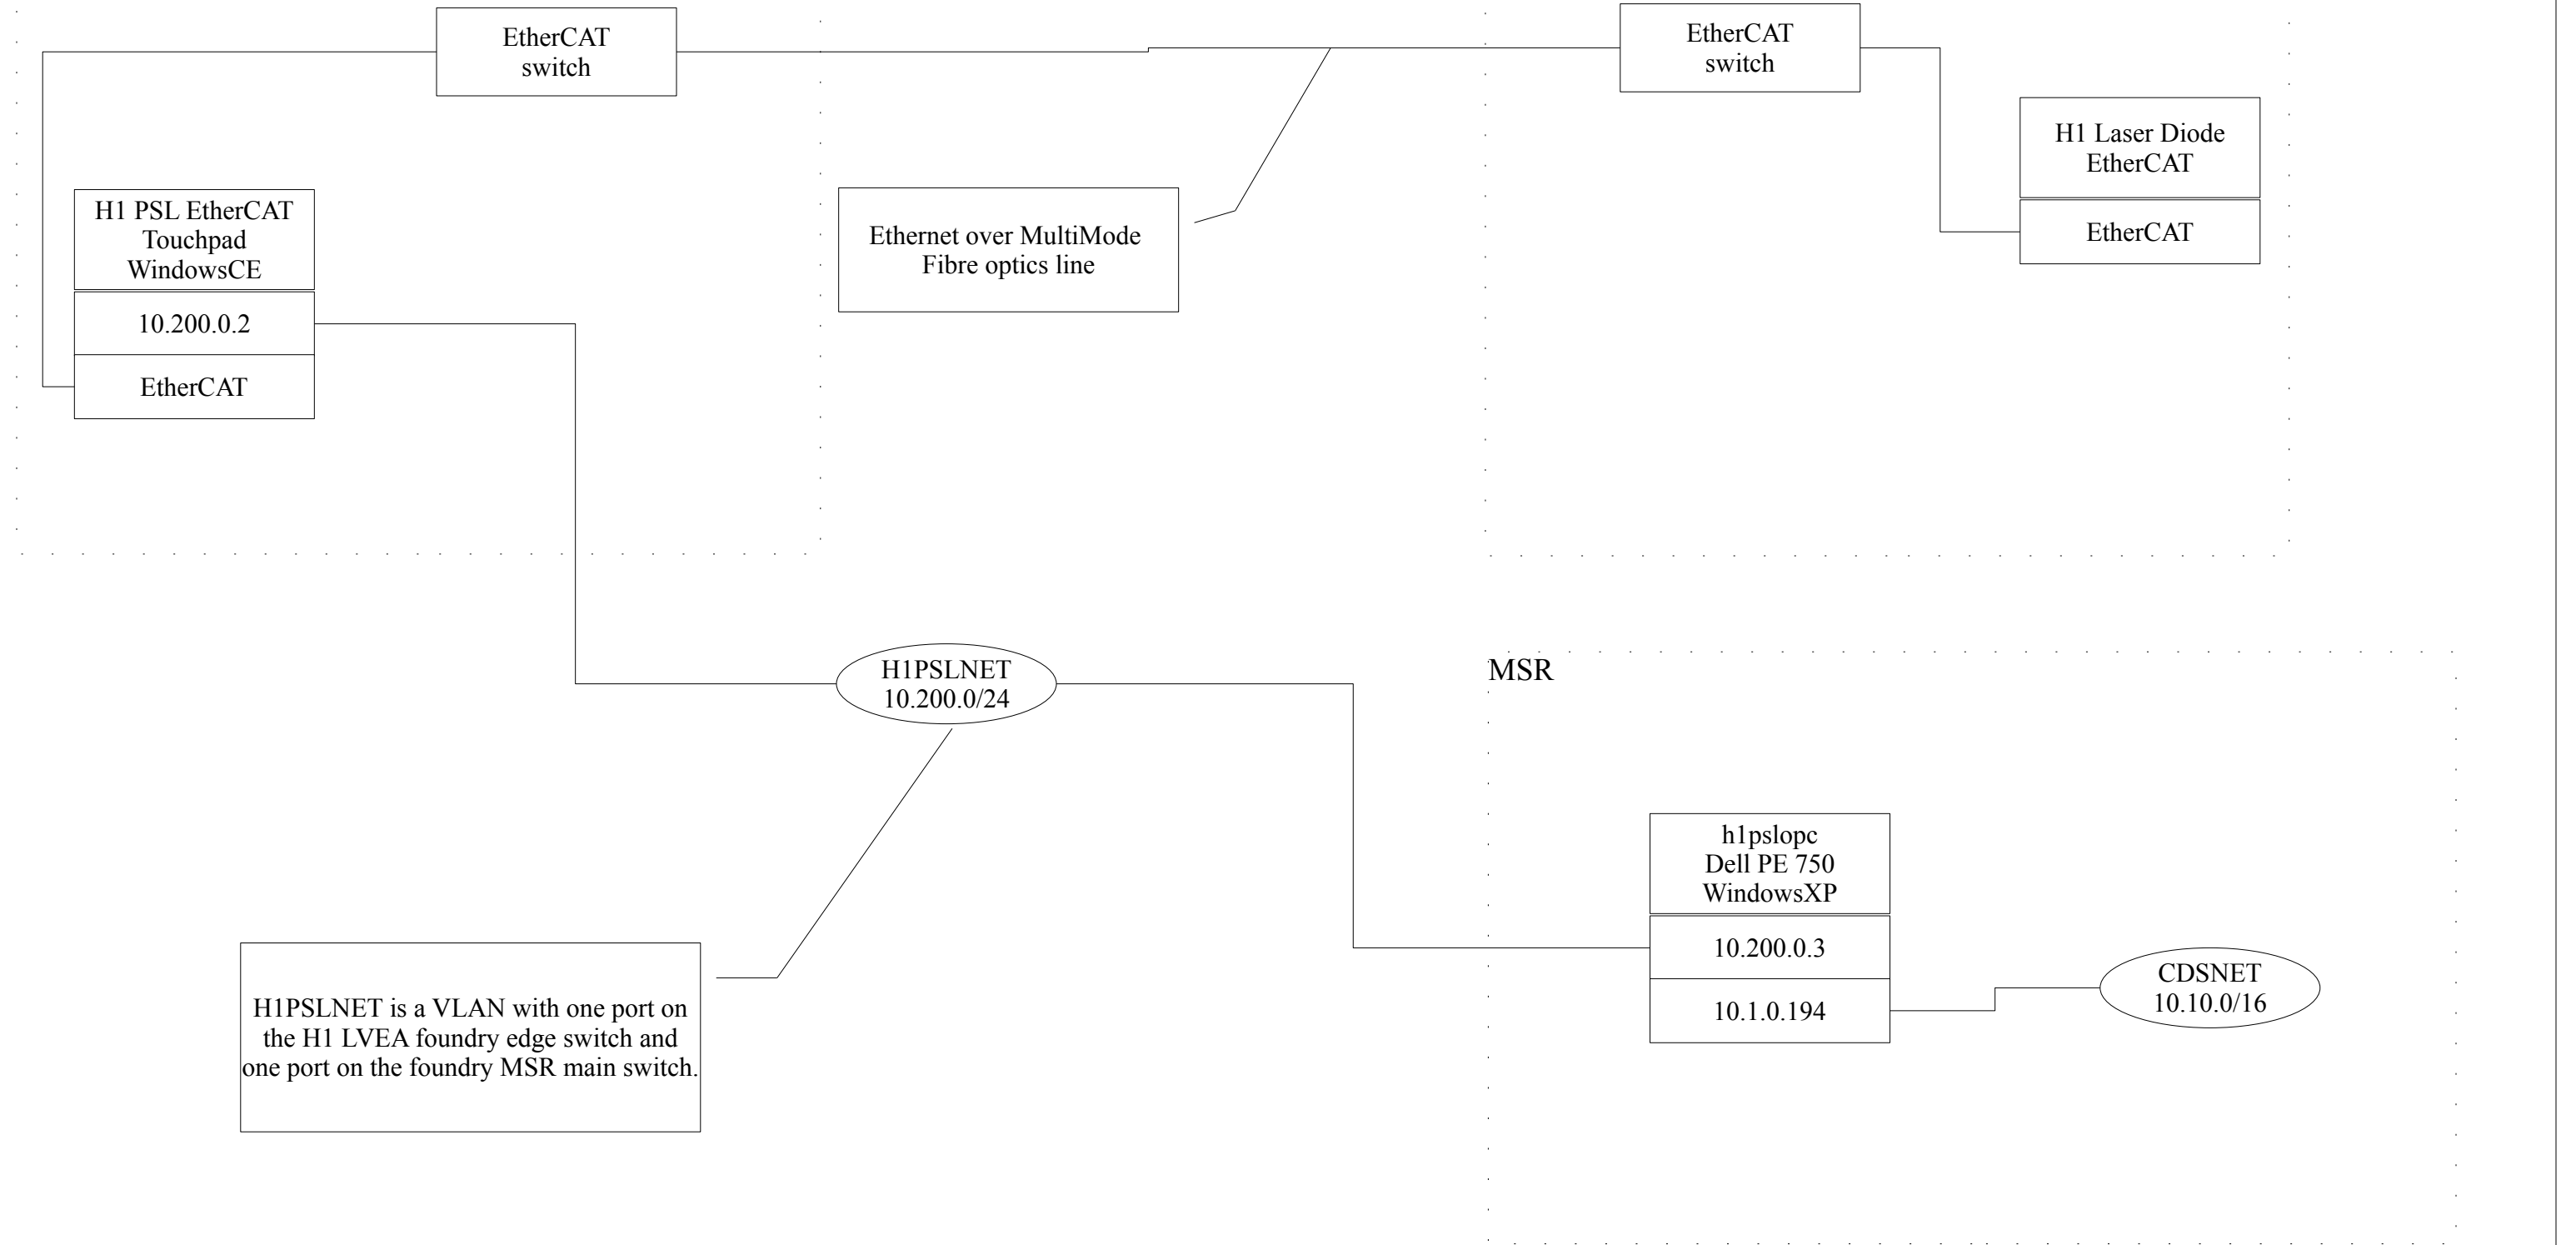

LVEA H1 PSL

LASER DIODE ROOM

H1 PSL NET					
Author	David Barker	Sheet	6	of	8
Date	19 Oct 2007				
DCC	LIGO-D070125-v2