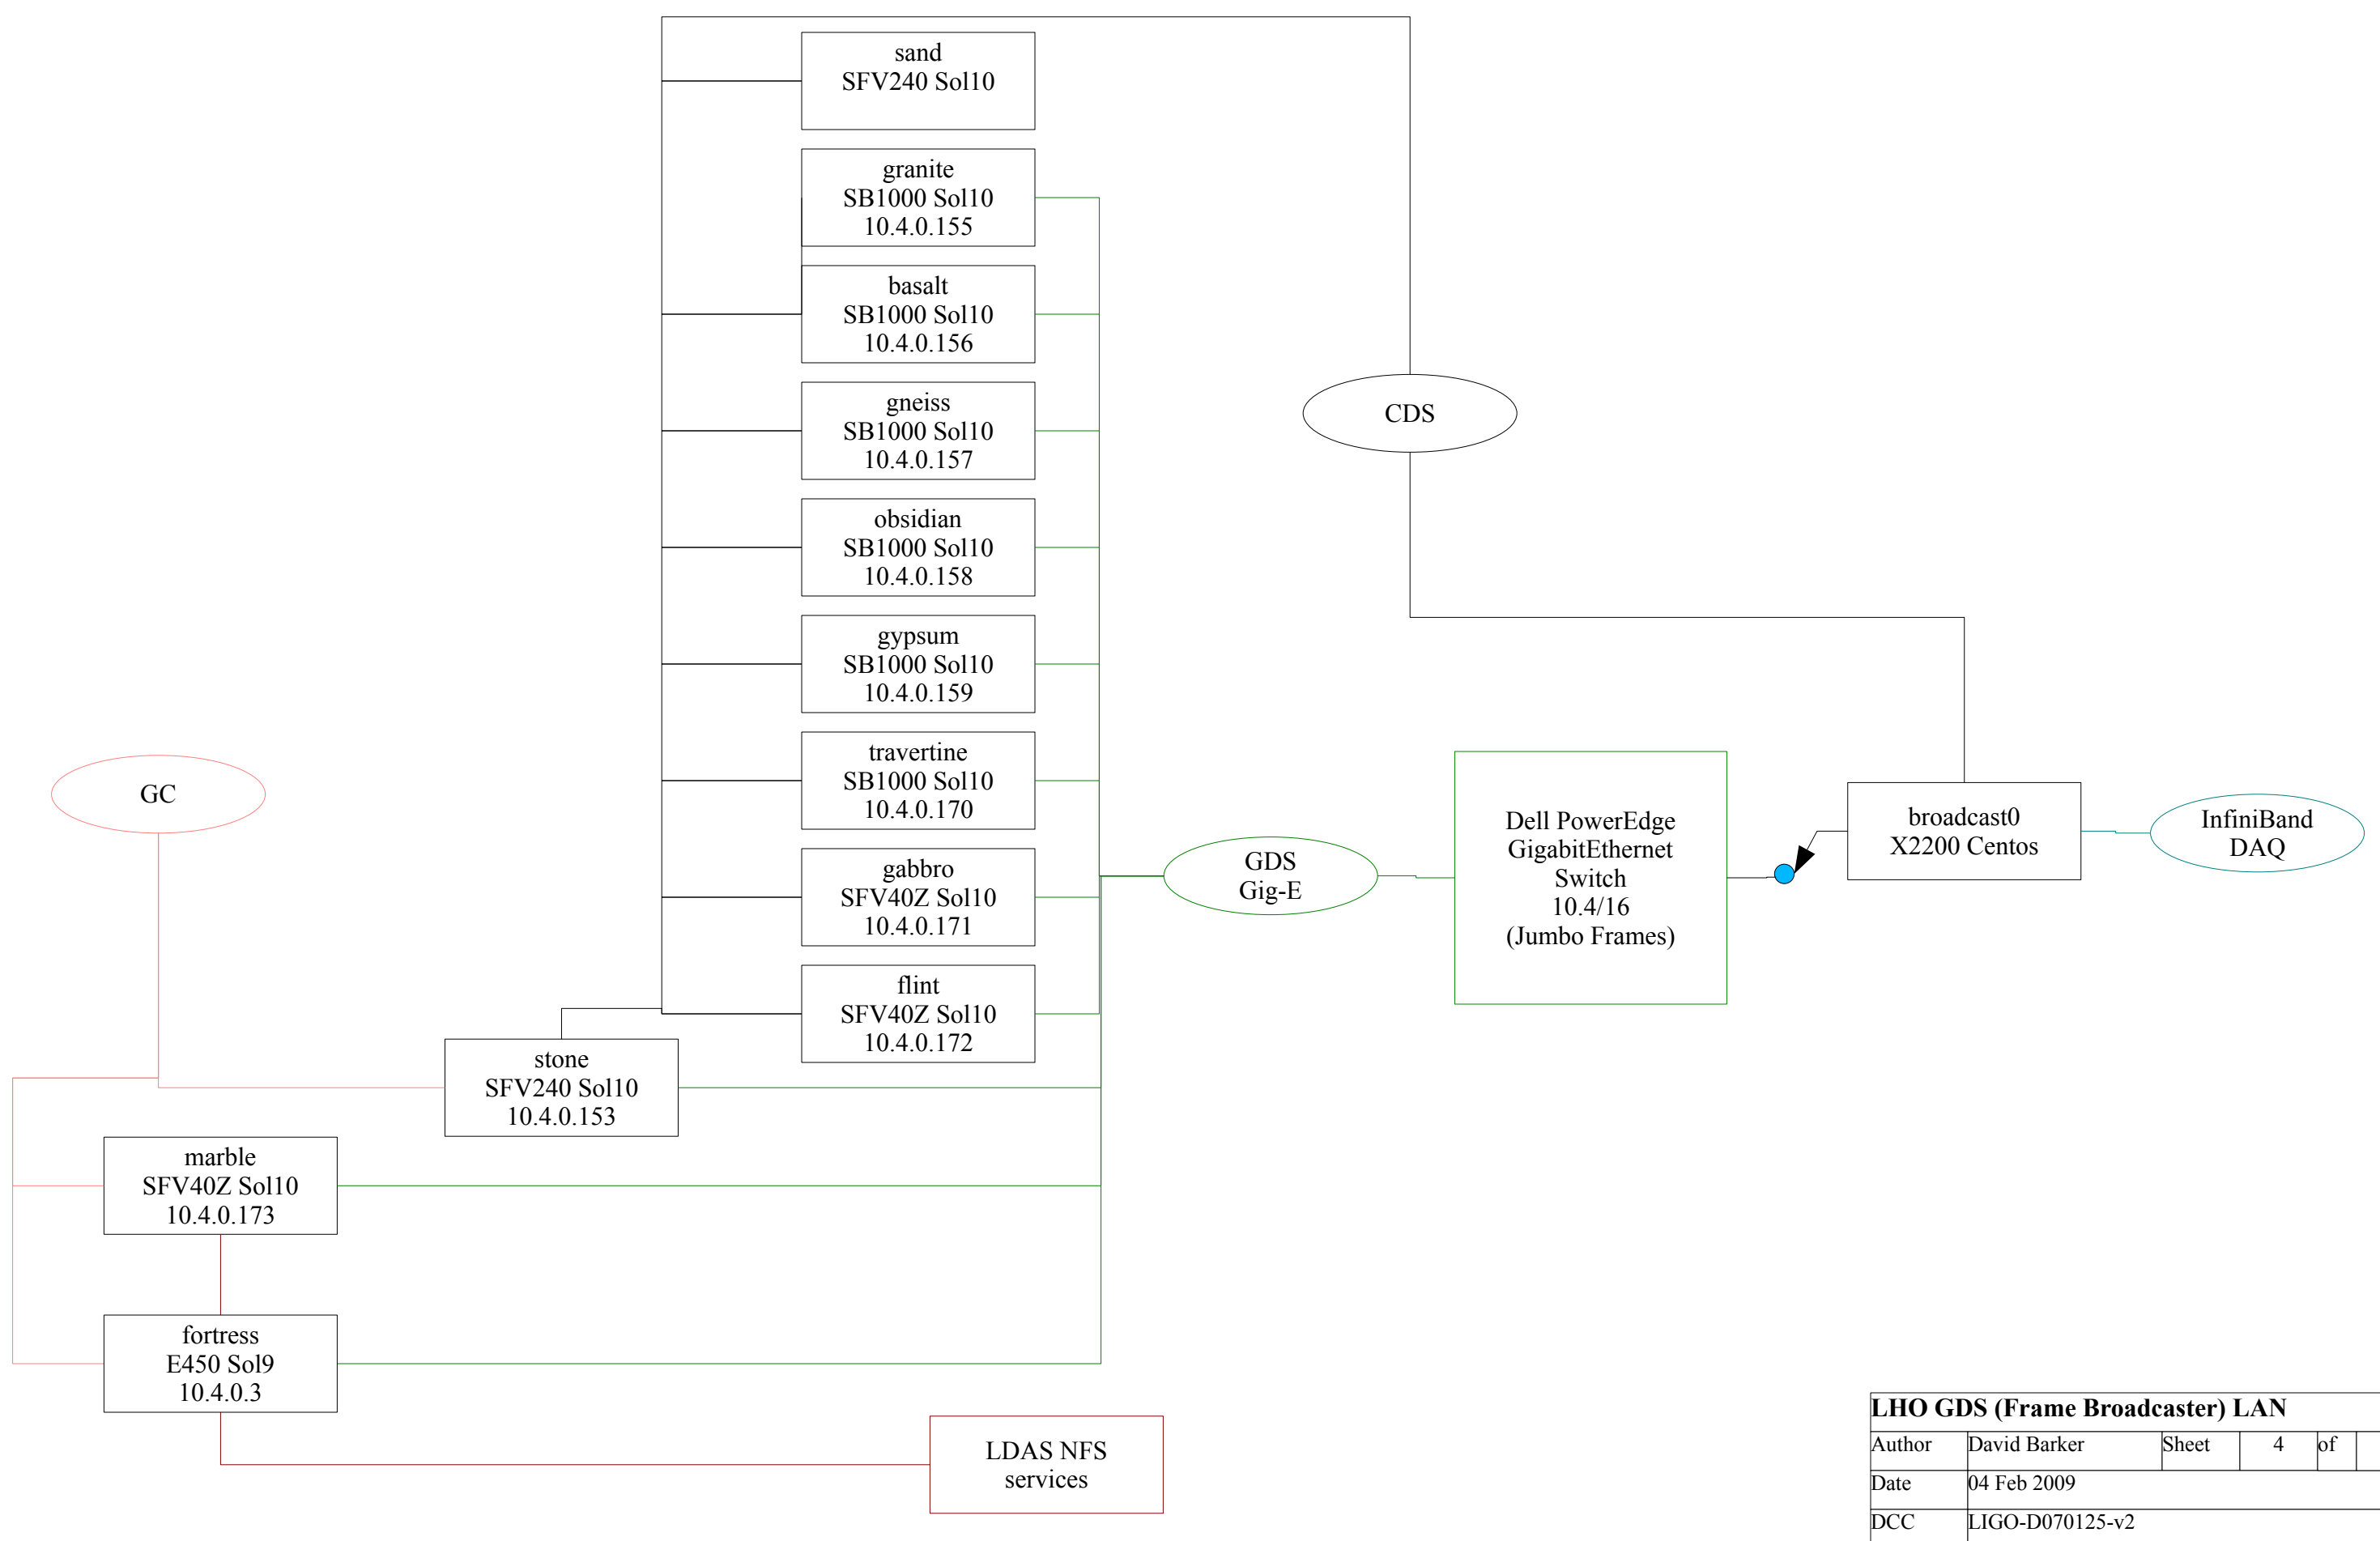

LHO GDS (Frame Broadcaster) LAN					
Author	David Barker	Sheet	4	of	8
Date	04 Feb 2009				
DCC	LIGO-D070125-v2