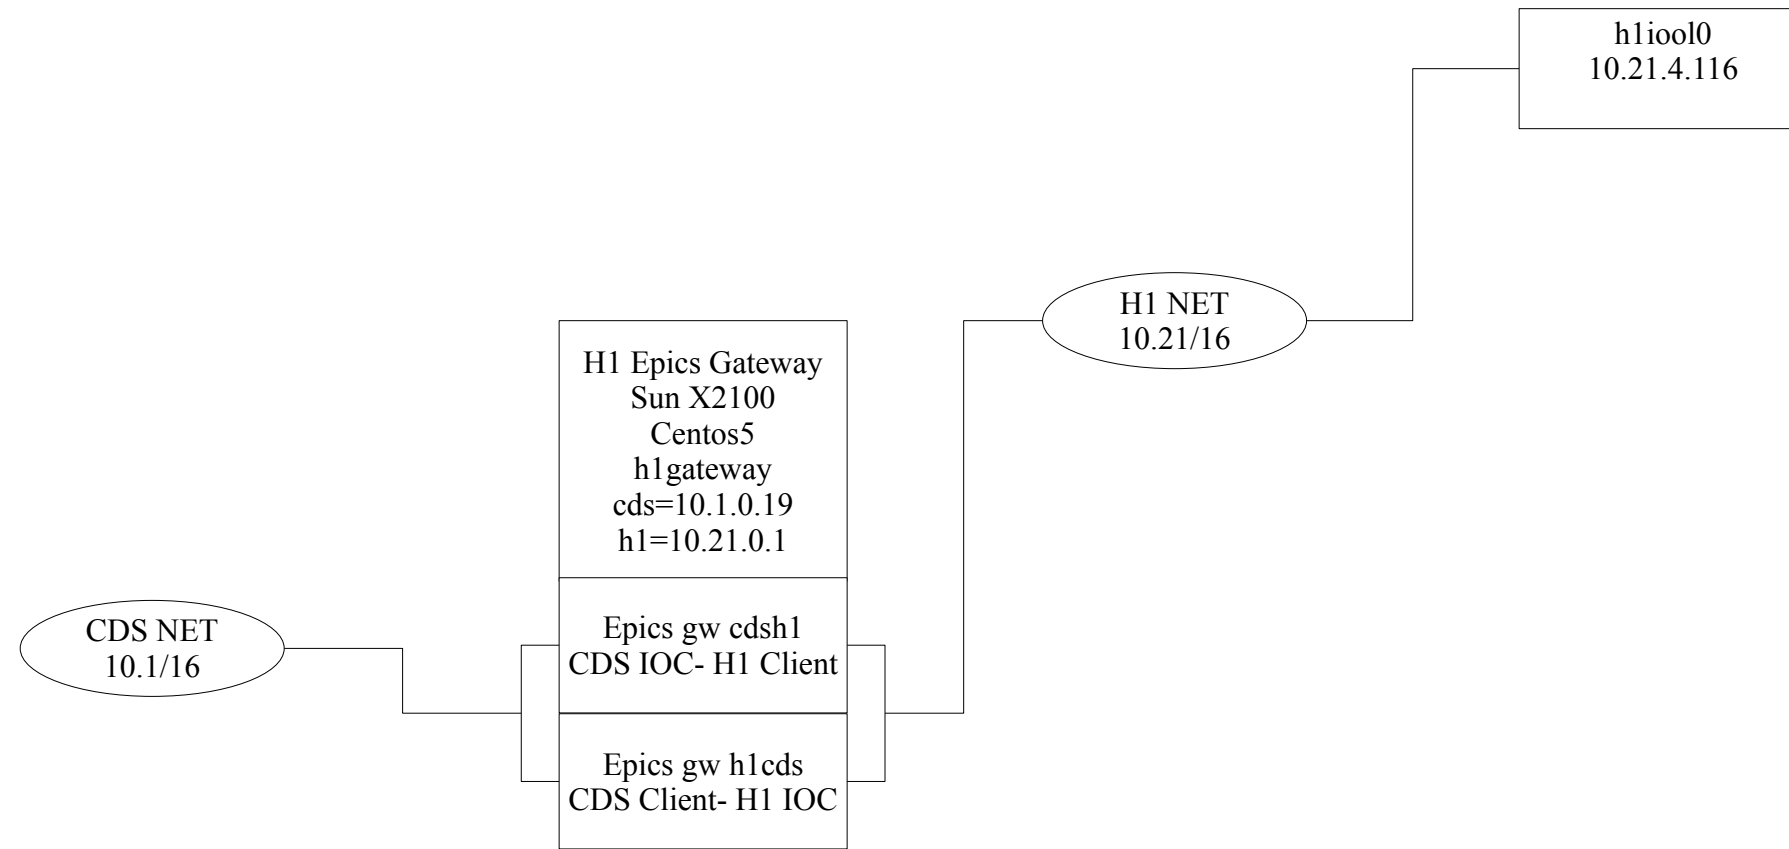

LHO H1 NET					
Author	David Barker	Sheet	5	of	8
Date	31 Dec 2008				
DCC	LIGO-D070125-v2