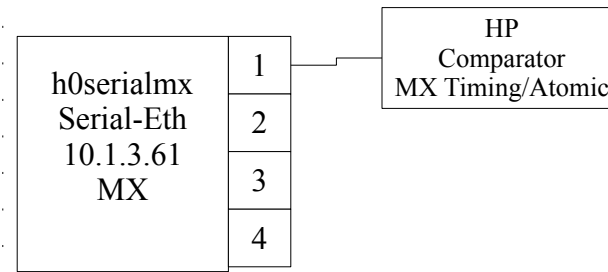

EX

EY

MX

MY

MSR

LVEA

Serial over Ethernet

Notes

All ethernet communications between IOCs and the serial-ethernet converters are sent over the CDS LAN. Generally, all IFO critical serial applications run on the h0epics1 IOC, and non critical (monitoring tasks) are run on the h0epics0 IOC.

Author	David Barker	Sheet	7	of	8
Date	04 Mar 2009				
DCC	LIGO-D070125-v2