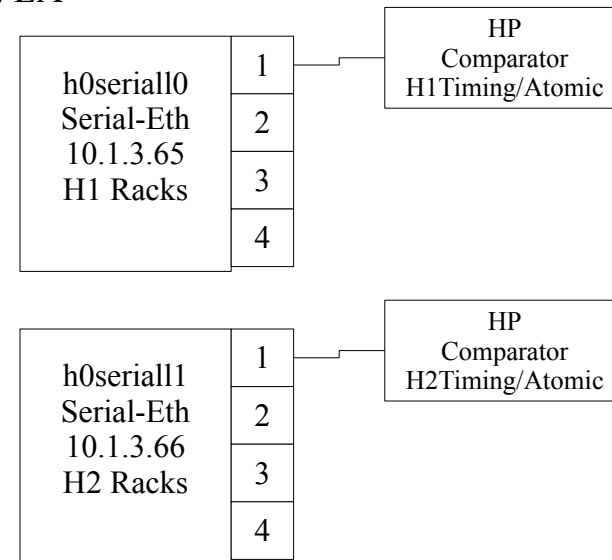

LVEA

Serial over Ethernet

Notes

All ethernet communications between IOCs and the serial-ethernet converters are sent over the CDS LAN. Generally, all IFO critical serial applications run on the h0epics1 IOC, and non critical (monitoring tasks) are run on the h0epics0 IOC.