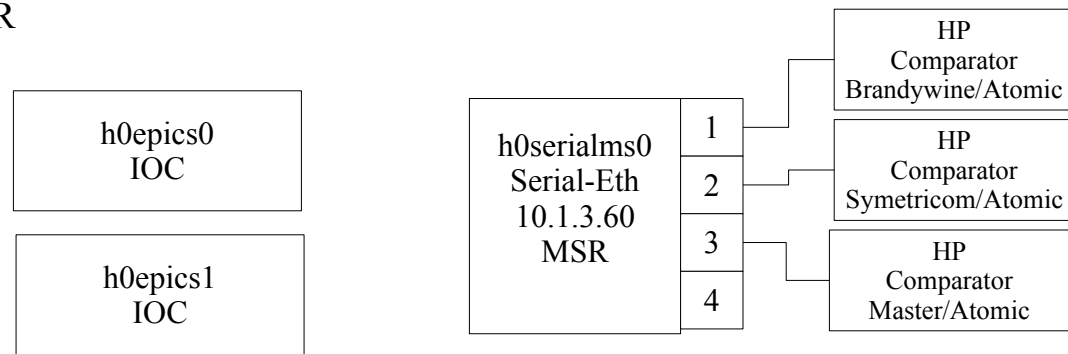

LVEA

Serial over Ethernet

Notes

All ethernet communications between IOCs and the serial-ethernet converters are sent over the CDS LAN. Generally, all IFO critical serial applications run on the h0epics1 IOC, and non critical (monitoring tasks) are run on the h0epics0 IOC.