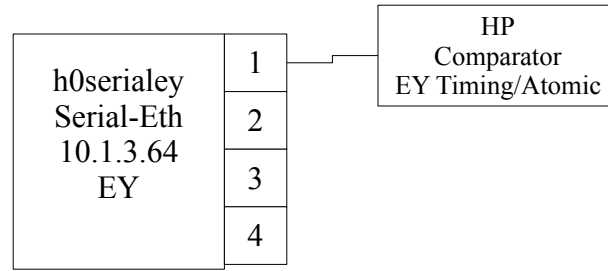

EX

EY

MX

MY

MSR

LVEA

Serial over Ethernet

Notes

All ethernet communications between IOCs and the serial-ethernet converters are sent over the CDS LAN. Generally, all IFO critical serial applications run on the h0epics1 IOC, and non critical (monitoring tasks) are run on the h0epics0 IOC.

Author	David Barker	Sheet	7	of	8
Date	04 Mar 2009				
DCC	LIGO-D070125-v2