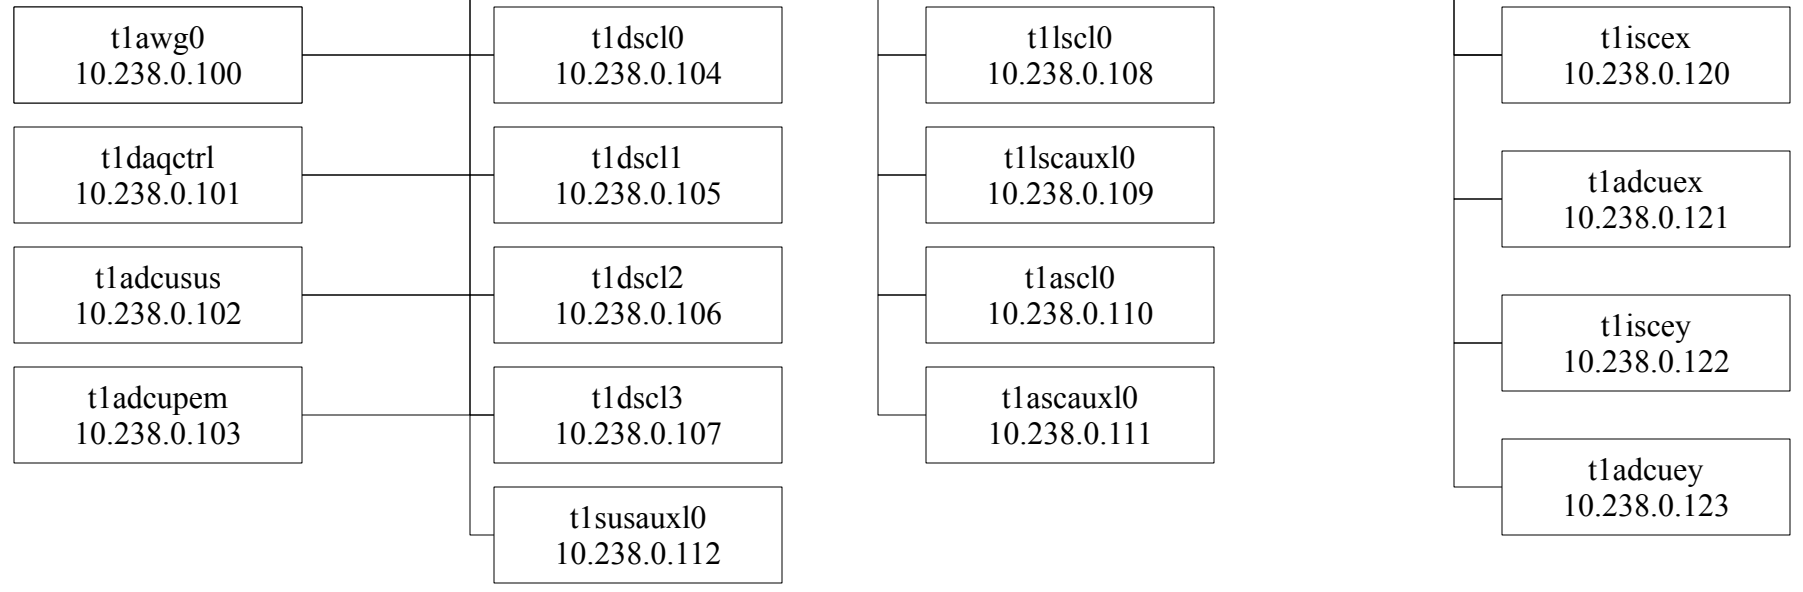

Optics Lab

OLD EELAB TEST-NET				
Author	David Barker	Sheet	16	
Date	23 october 2006			
Notes