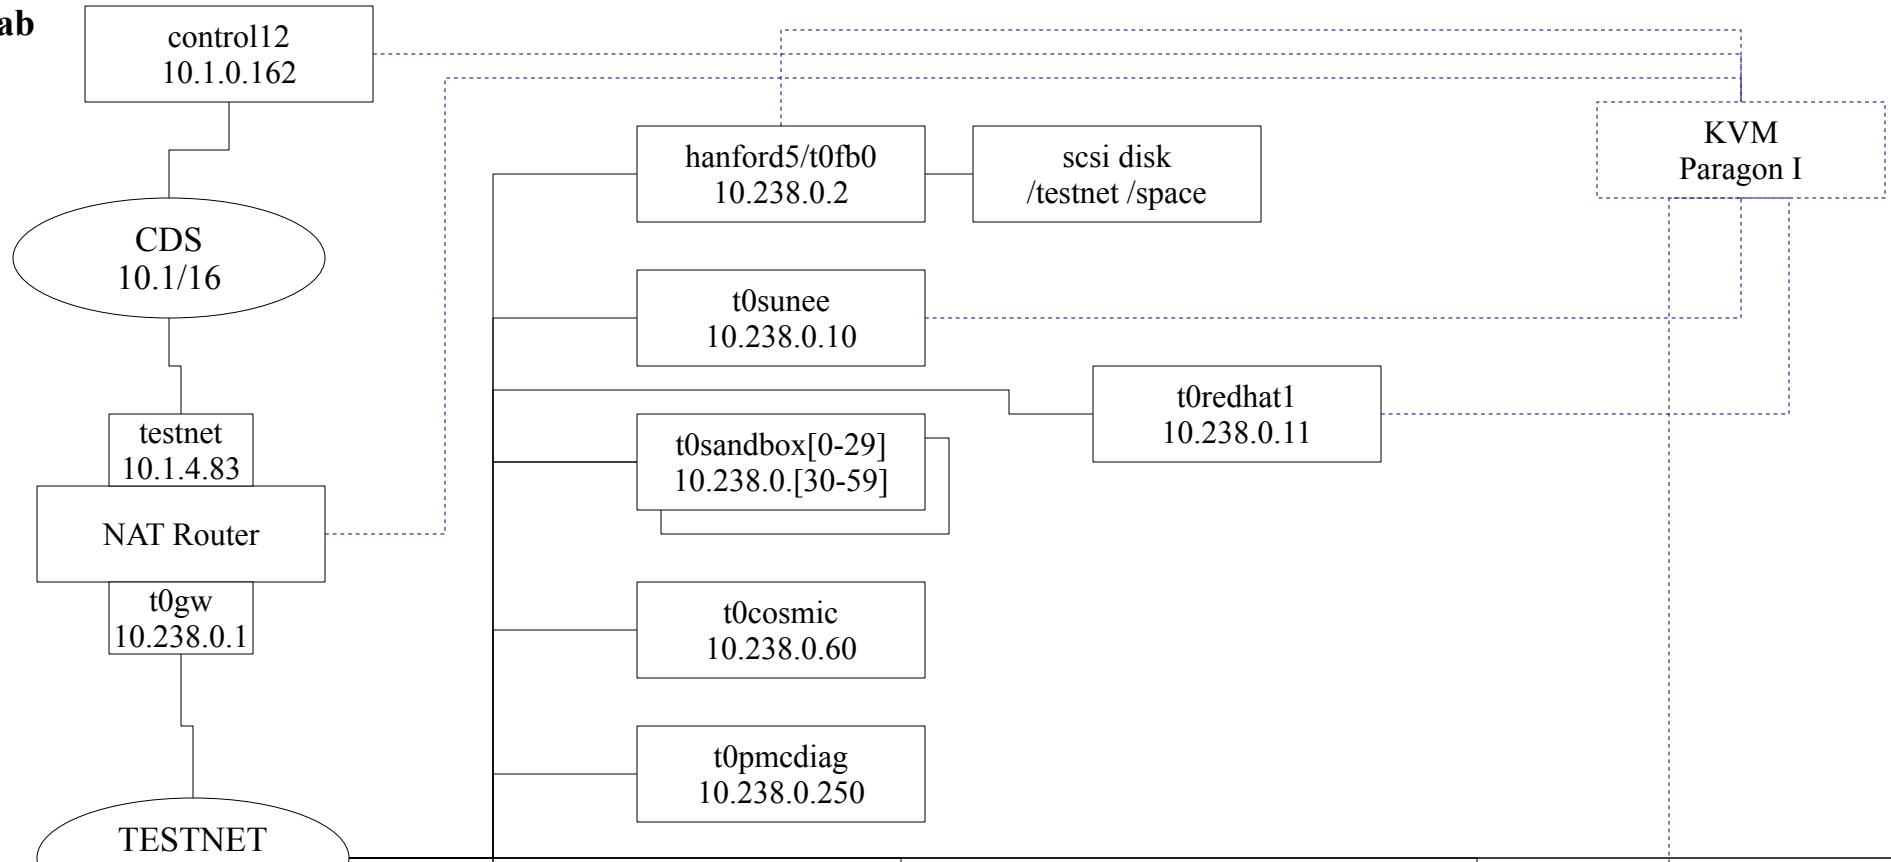

EE Lab

Optics Lab

OLD EELAB TEST-NET				
Author	David Barker	Sheet	16	
Date	23 october 2006			
Notes