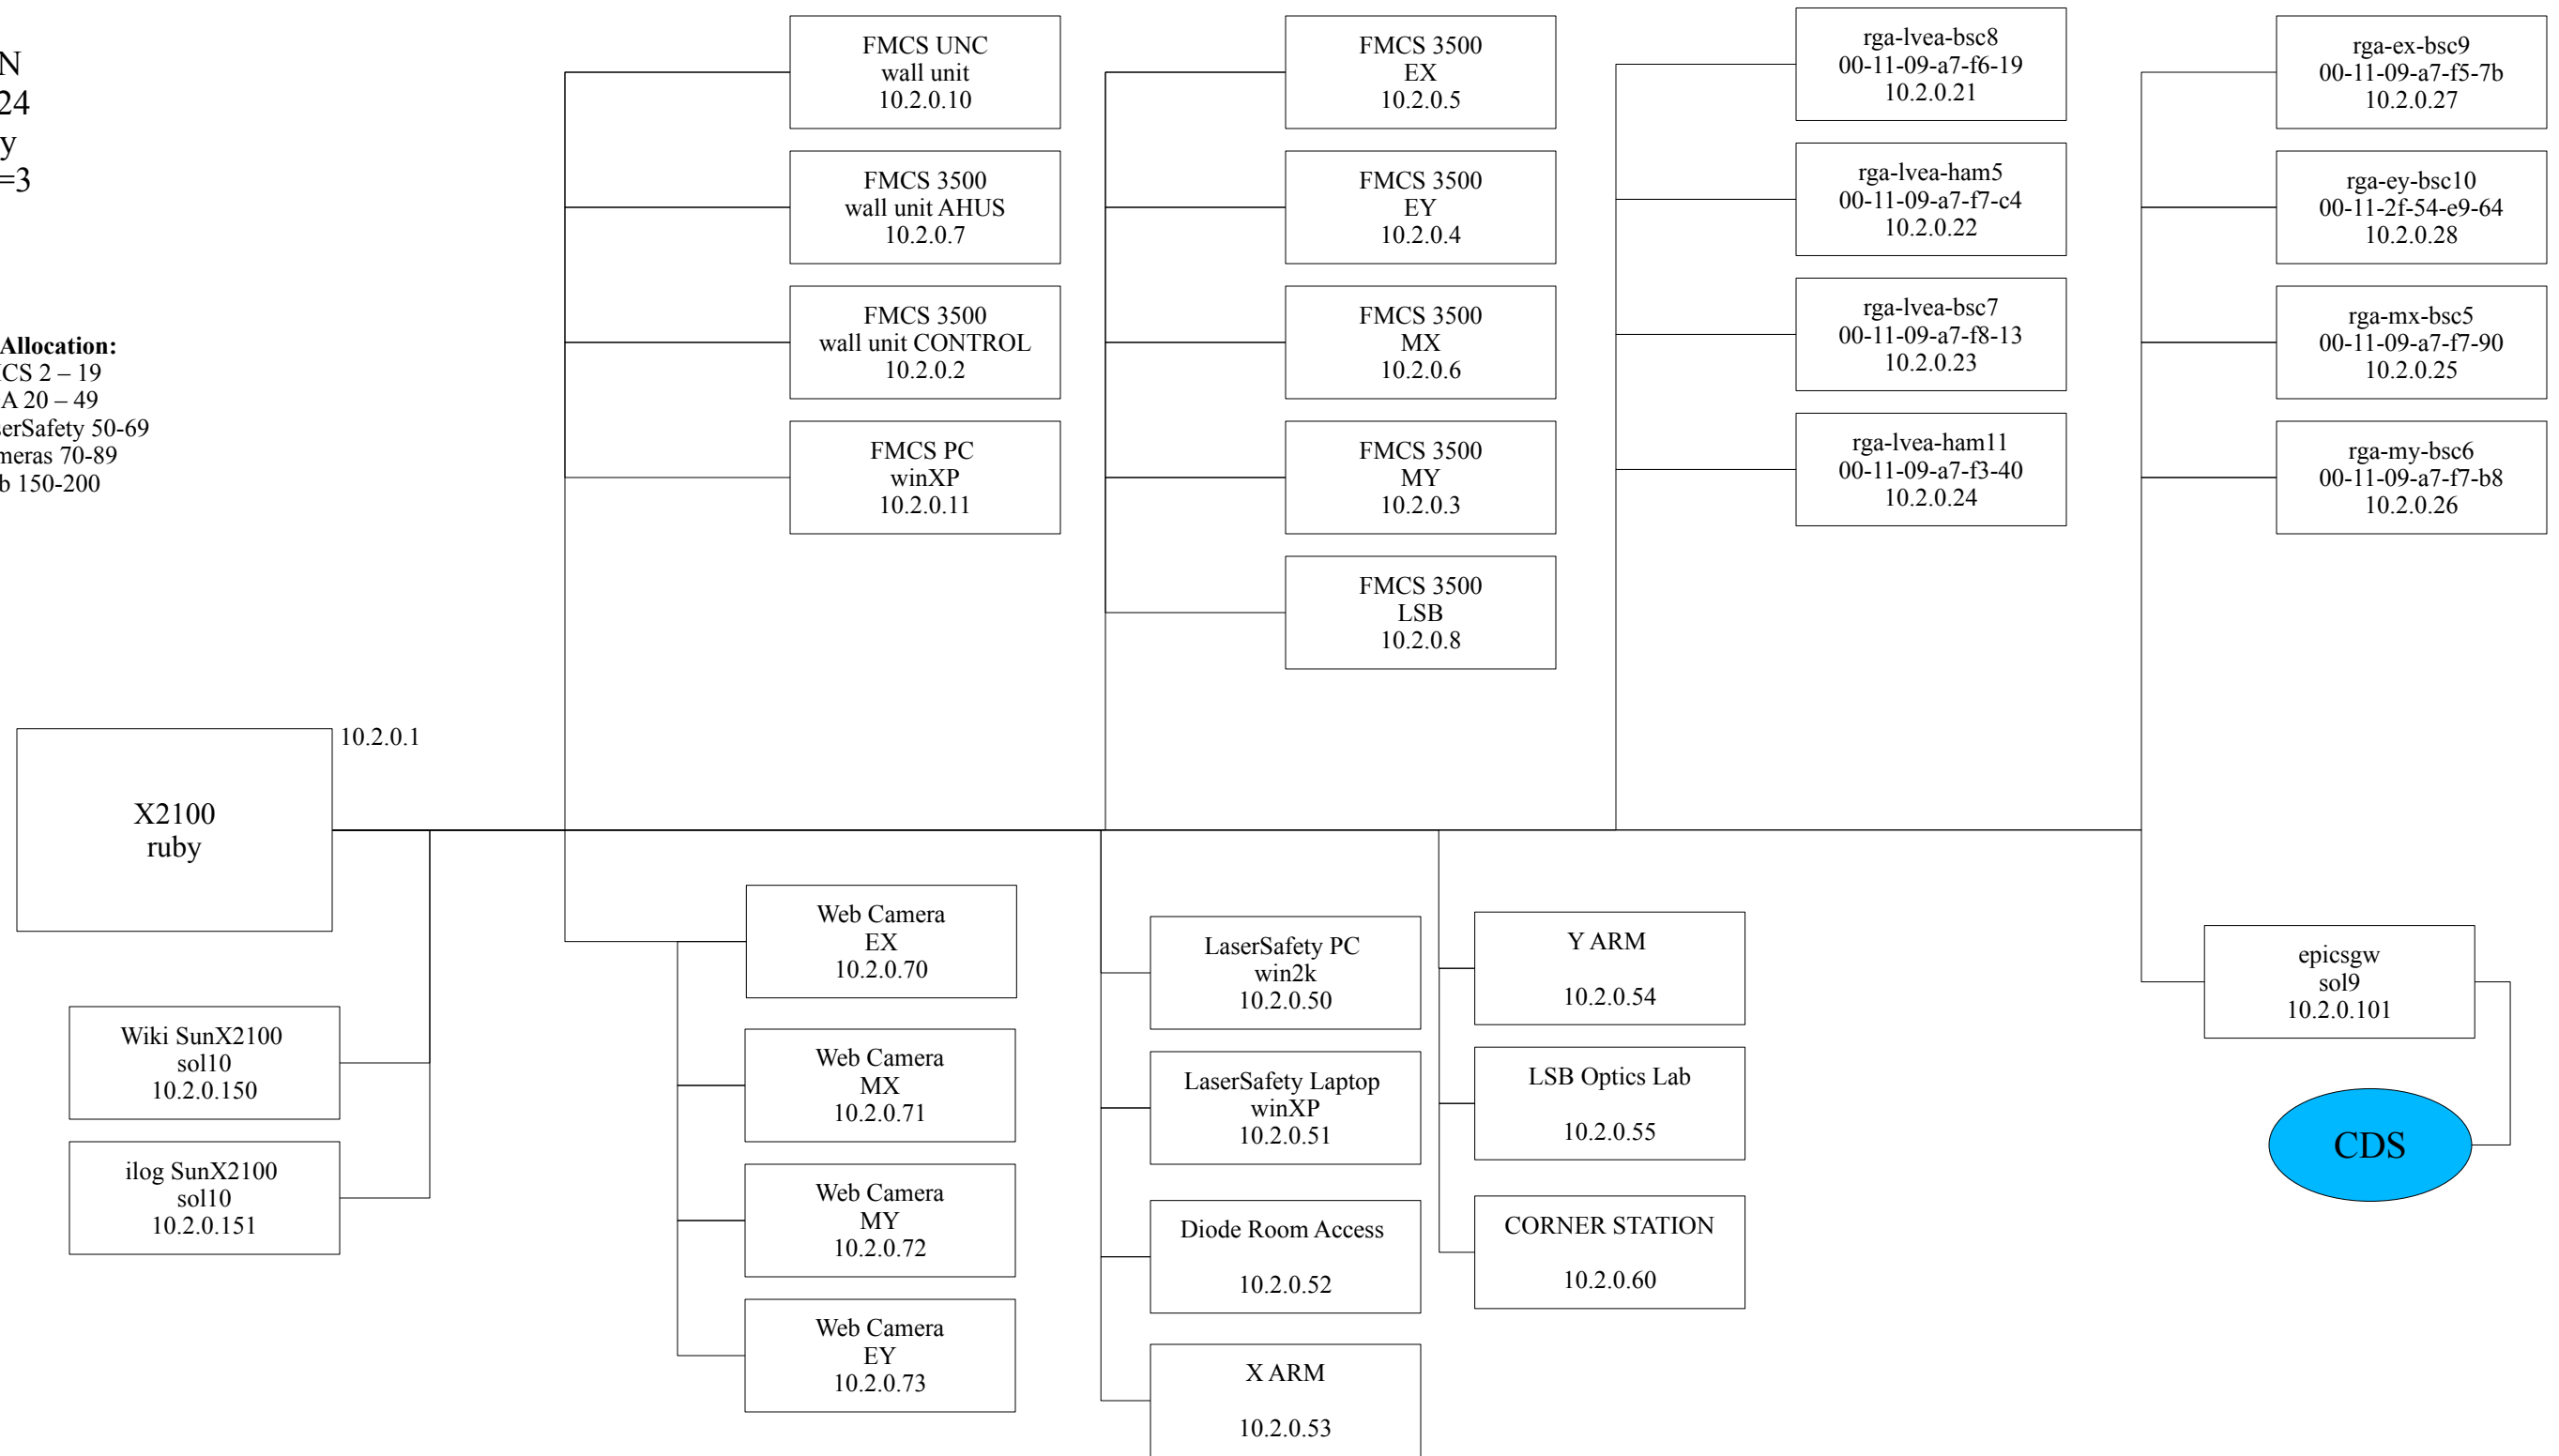

LHO CDS LANS AND GATEWAYS					
Author	David Barker	Sheet	1	of	8
Date	31 Dec 2008				
DCC	LIGO-D070125-v2				

PC LAN
10.2.0/24
Foundry
VLAN=3

IP-Allocation:
FMCS 2 – 19
RGA 20 – 49
LaserSafety 50-69
Cameras 70-89
Web 150-200