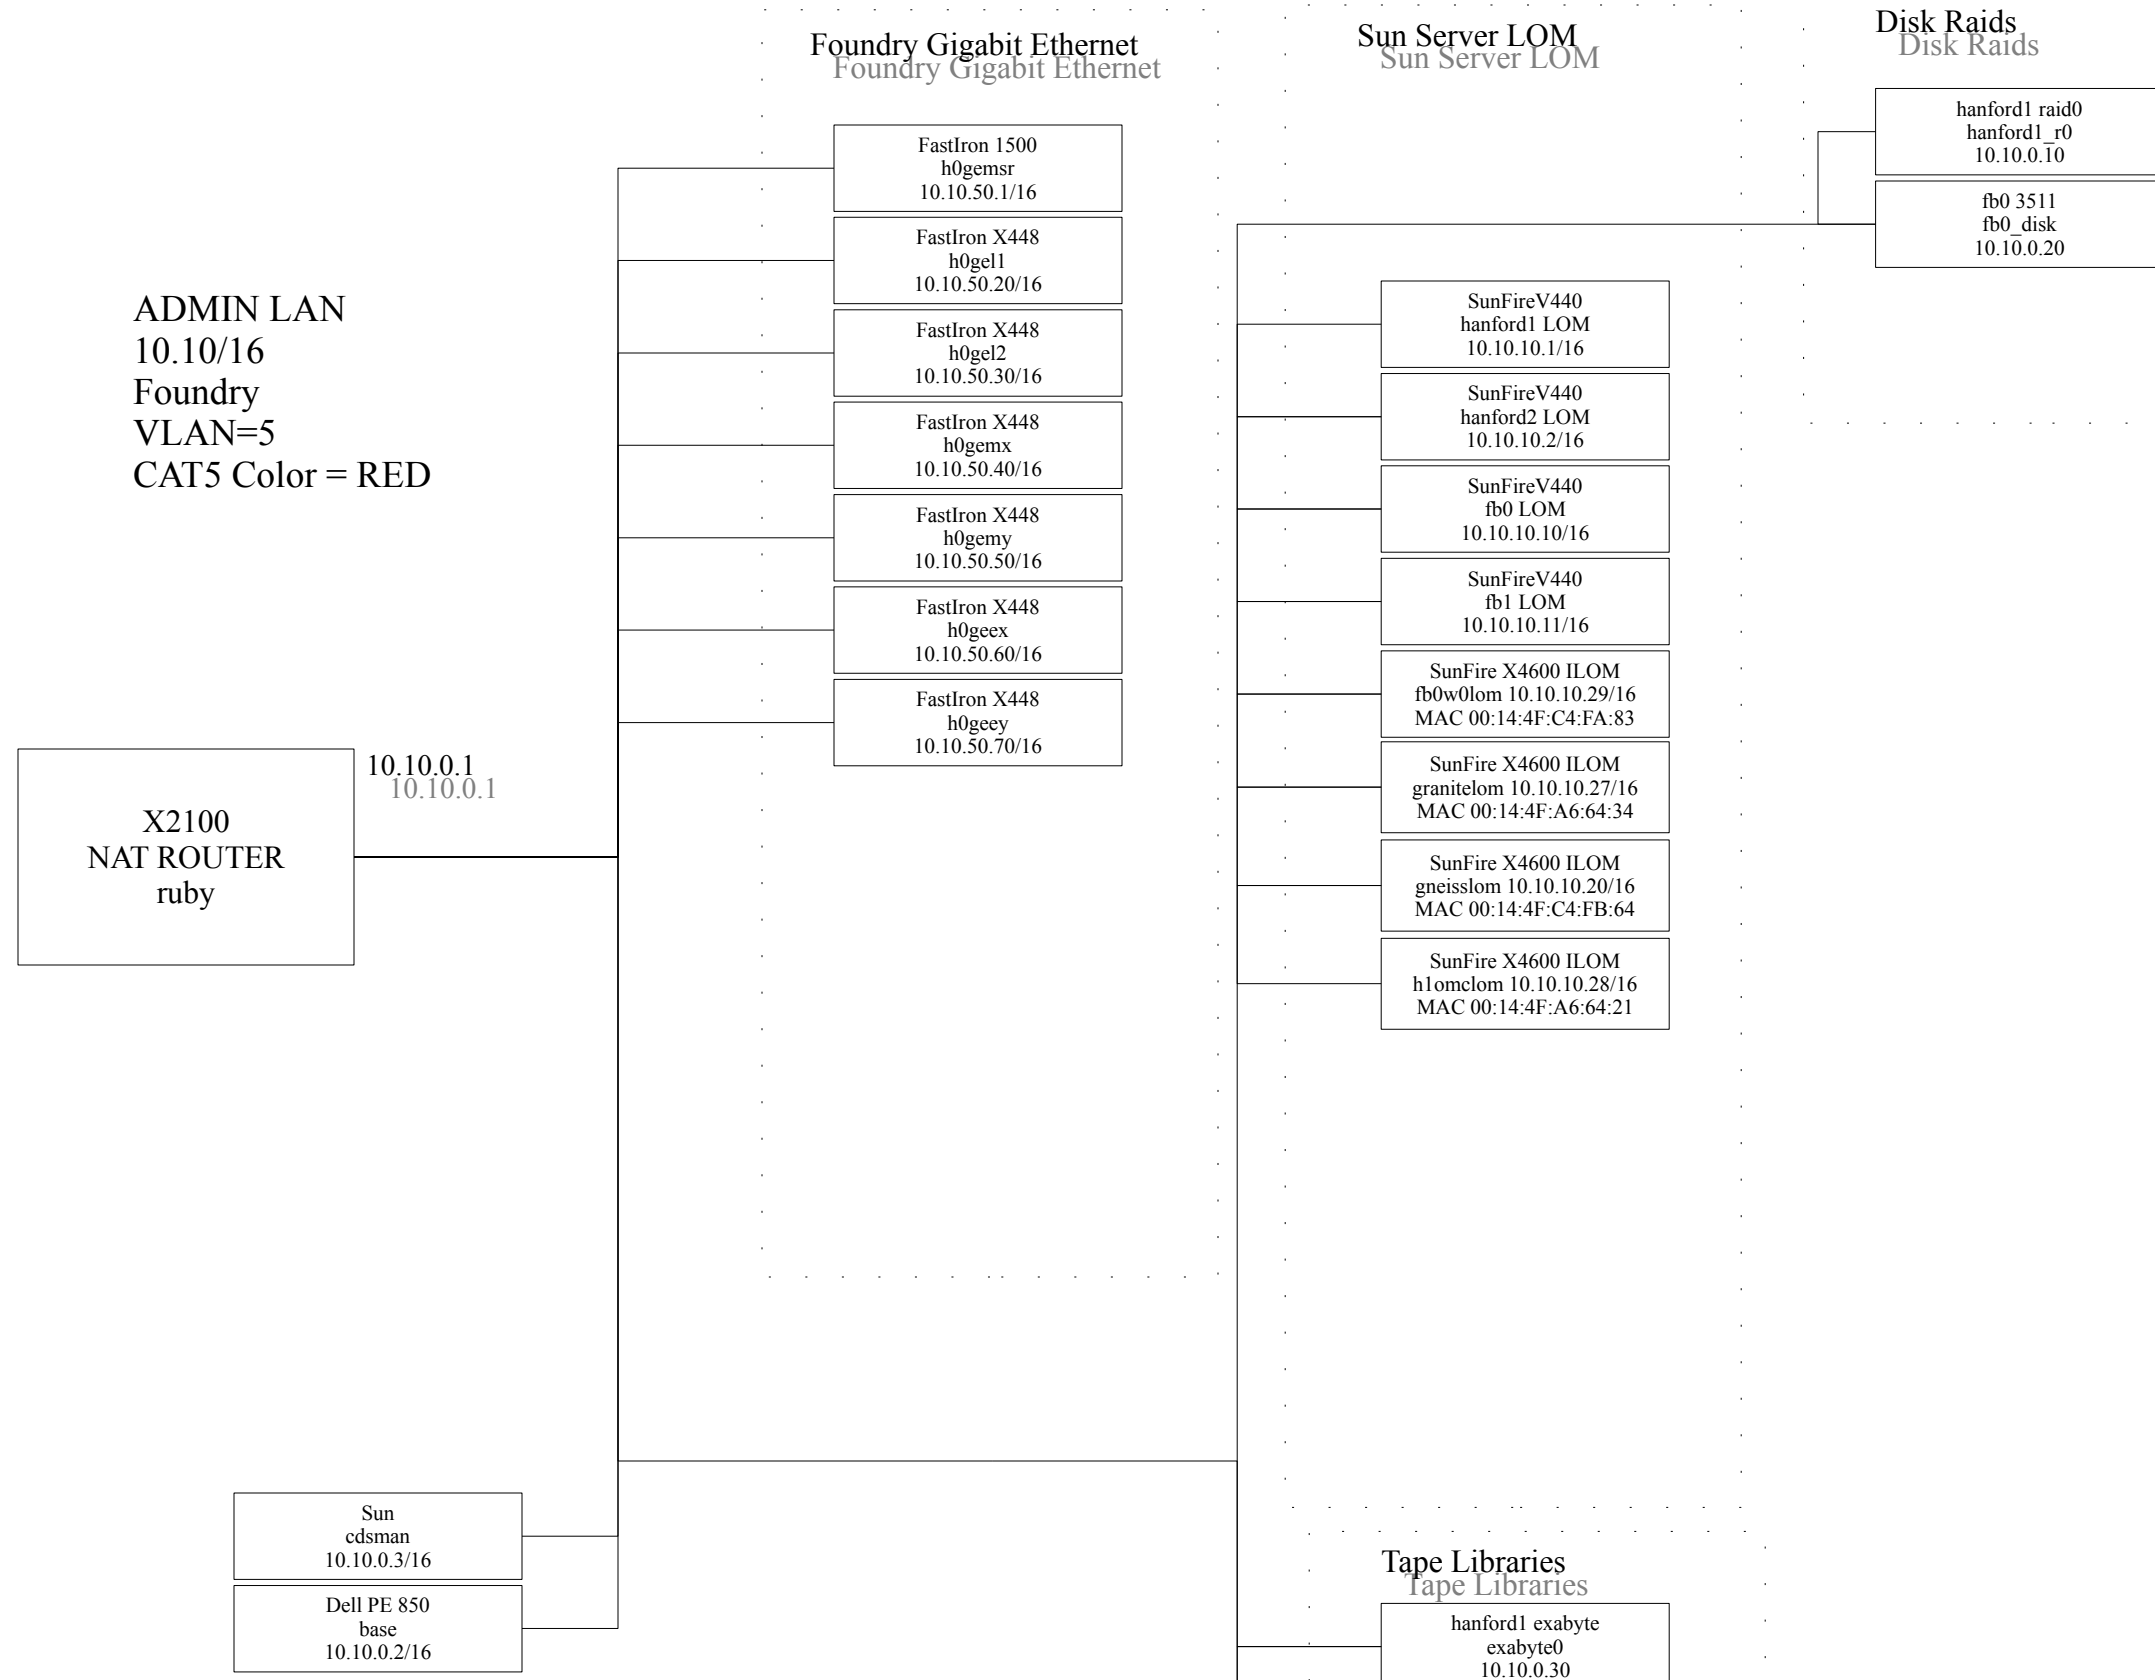

LHO CDS Administration LAN					
Author	David Barker	Sheet	3	of	8
Date	11 July 2008				
DCC	LIGO-D070125-v2