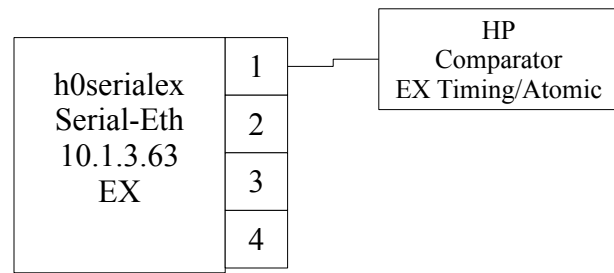

EX

EY

MX

MY

MSR

LVEA

Serial over Ethernet

Notes

All ethernet communications between IOCs and the serial-ethernet converters are sent over the CDS LAN. Generally, all IFO critical serial applications run on the h0epics1 IOC, and non critical (monitoring tasks) are run on the h0epics0 IOC.

Author	David Barker	Sheet	7	of	8
Date	04 Mar 2009				
DCC	LIGO-D070125-v2