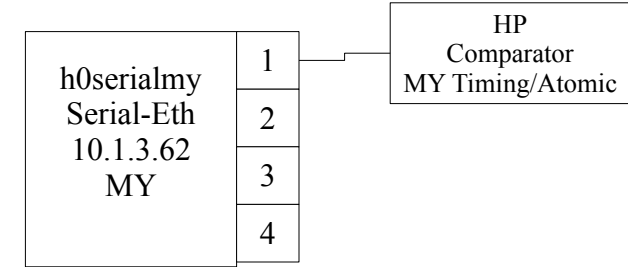

EX

EY

MX

MY

MSR

LVEA

Serial over Ethernet

Notes

All ethernet communications between IOCs and the serial-ethernet converters are sent over the CDS LAN. Generally, all IFO critical serial applications run on the h0epics1 IOC, and non critical (monitoring tasks) are run on the h0epics0 IOC.

Author	David Barker	Sheet	7	of	8
Date	04 Mar 2009				
DCC	LIGO-D070125-v2